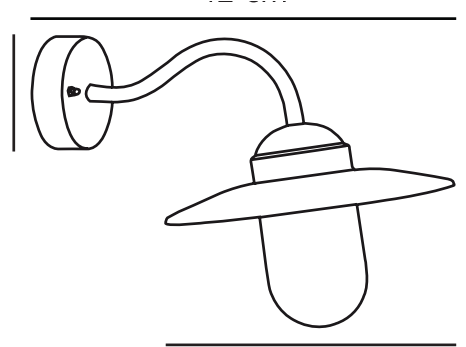

# LUXEMBOURG | WALL LIGHT | GALVANIZED

22661031

nordlux®

Voltage (V): 230 Volt  
IP degree: IP54  
Maximum bulb wattage (W): 60W  
Class (Class 1, Class 2, Class 3):  
Class 1 (Earth contact)  
Socket type: E27  
Parallel connection: True

Primary material: Galvanized steel  
Secondary material: Glass  
Colour of the glass: Clear  
Suitable for Seaside: True  
Colour: Galvanized

Height (cm): 27  
Width (cm): 27.5  
Shade Diameter (cm): 27.5  
Projection (cm): 47

- Built-in daylight and motion sensor • Built-in parallel connection
- Durable material that is well-suited for harsh weather • 15-year guarantee on surface deterioration

This elegant wall light from the Nordlux Luxembourg series is a classic outdoor wall light with a glass dome to provide beautiful lighting at your entrance, in the driveway, garage, on the terrace, or on the patio. The light is equipped with a sensor, which makes the light switch on automatically when someone passes. The light can be connected in parallel with several lights and is equipped with an LED bulb.