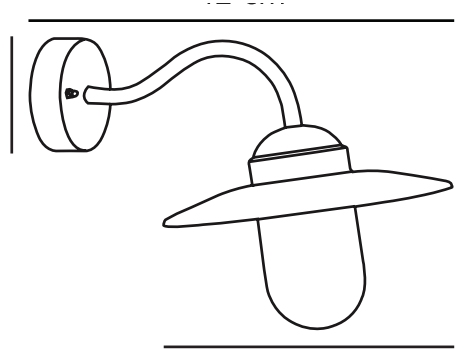

# LUXEMBOURG | WALL LIGHT | GALVANIZED

22671031

nordlux®

Voltage (V): 230 Volt  
IP degree: IP54  
Maximum bulb wattage (W): 60W  
Class (Class 1, Class 2, Class 3):  
Class 2 (Double isolated)  
Socket type: E27  
Parallel connection: True

Primary material: Galvanized steel  
Secondary material: Glass  
Colour of the glass: Clear  
Suitable for Seaside: True  
Colour: Galvanized

Height (cm): 27  
Width (cm): 27.5  
Shade Diameter (cm): 27.5  
Projection (cm): 42

- Built-in parallel connection
- Durable material that is well-suited for harsh weather
- 15-year guarantee on surface deterioration

This elegant wall light from the Nordlux Luxembourg series is a classic outdoor wall light with a glass dome to provide beautiful lighting at your entrance, in the driveway, garage, on the terrace, or on the patio. The light can be connected in parallel with several lights and is equipped with an LED bulb.