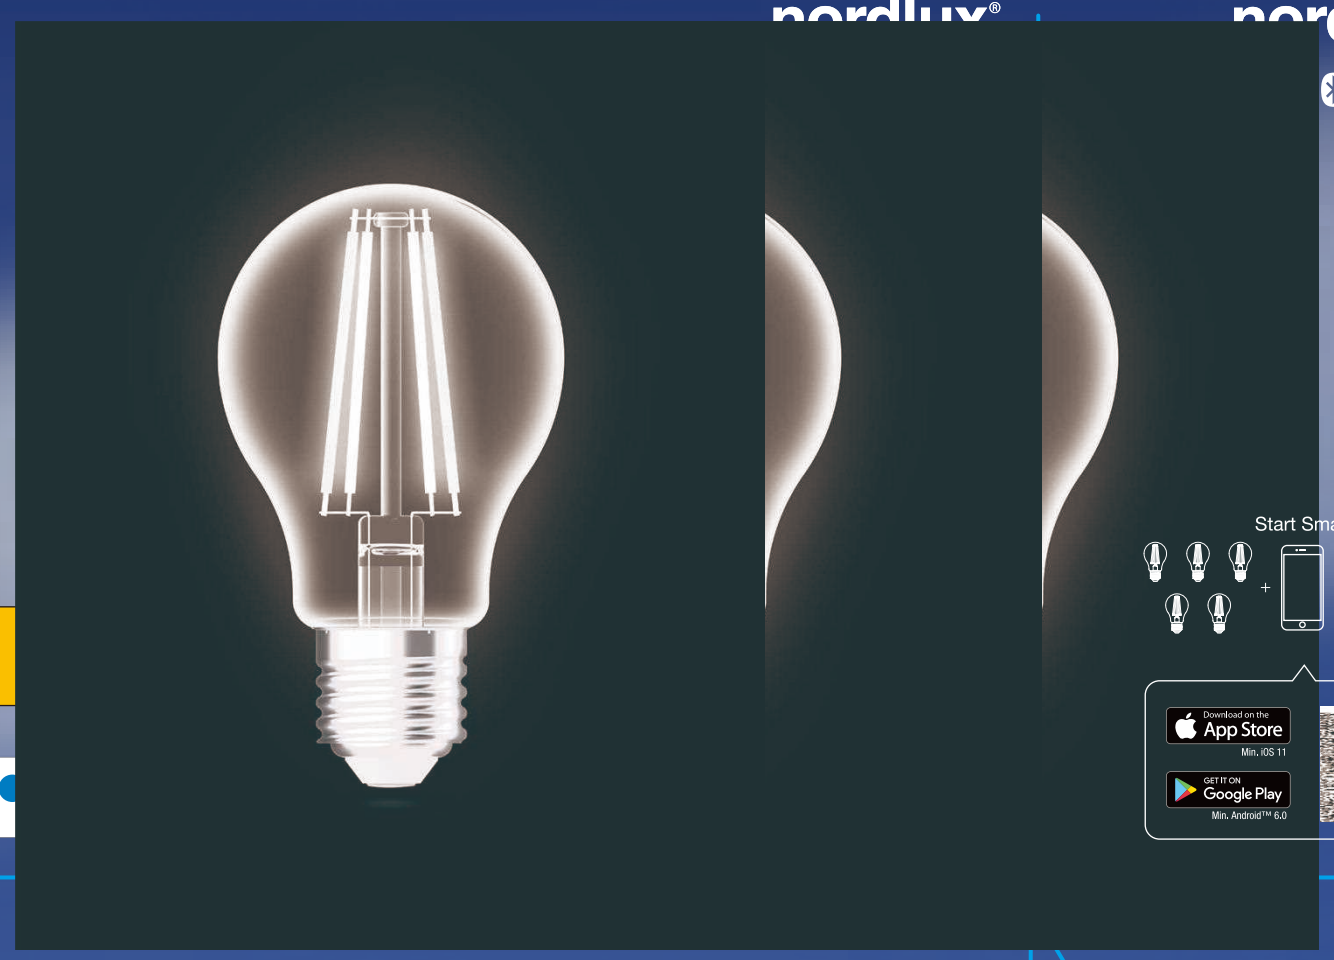

SMART LIGHT

nordlux®

nordlux®

nordlux®

20-600 LUMEN
360°
2200-6500 KELVIN

SMART BULB STANDARD
3-PACK
LED | E27 | 4.7W | 220-240V - 50/60Hz

SMART BULB STANDARD
3-PACK
Item N°: 2270012700
Dn: 2277653

2200K	6500K
Max. Wattage	4.7W
Lumen	600lm
Chip	ES27
Lifetime	15,000 hours
Power	0.55W
Ra	80
Bluetooth	5.0 (Mesh)
Mercury/Hg	0mg
Beam angle	360°
Voltage	220-240V ~
Frequency	50/60Hz
Material	Glass