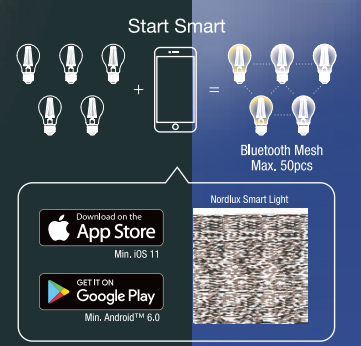

187*61*120mm 展开尺寸: 511x334mm

nordlux®
Bluetooth

- Integrate with Nordlux Smart App
Control your Nordlux Smart App
Control your Nordlux Smart App
Control your Nordlux Smart App
Control your Nordlux Smart App
- Energy saving
Energy saving
Energy saving
Energy saving
Energy saving
- Dimming
Dimming
Dimming
Dimming
Dimming
- Scheduling
Scheduling
Scheduling
Scheduling
Scheduling
- works with alexa

SMART LIGHT

nordlux®

nordlux®

nordlux®

20-600 LUMEN
360°
2200-6500 KELVIN

SMART BULB STANDARD
3-PACK
LED | E27 | 4.7W | 220-240V - 50/60Hz

SMART BULB STANDARD
3-PACK
Item N°: 2270012700
Dn: 2277653

2200K	6500K
Max. Wattage	4.7W
Lumen	600lm
Chip	ES27
Lifetime	15,000 hours
Power	0.55W
Ra	80
Bluetooth	5.0 (Mesh)
Mercury/Hg	0mg
Beam angle	360°
Voltage	220-240V ~
Frequency	50/60Hz
Material	Glass