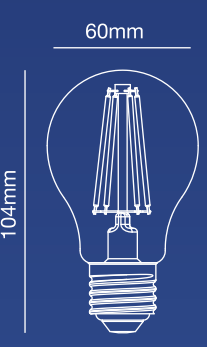

187*61*120mm 展开尺寸: 511x334mm

nordlux®
Bluetooth

- Integrate with Nordlux Smart App
Control your Nordlux Smart App
Control your Nordlux Smart App
Control your Nordlux Smart App
Control your Nordlux Smart App
- Energy saving
Energy saving
Energy saving
Energy saving
Energy saving
- Dimming
Dimming
Dimming
Dimming
Dimming
- Scheduling
Scheduling
Scheduling
Scheduling
Scheduling
- works with alexa

SMART LIGHT

nordlux®

nordlux®

nordlux®

20-600 LUMEN
360°
2200-6500 KELVIN

SMART BULB STANDARD
3-PACK
LED | E27 | 4.7W | 220-240V - 50/60Hz

SMART BULB STANDARD
3-PACK
Item N°: 2270012700
Dn: 2277653

2200K	6500K
Max. Wattage	4.7W
Lumen	600lm
Chip	ES27
Lifetime	15,000 hours
Power	0.55W
Ra	80
Bluetooth	5.0 (Mesh)
Mercury/Hg	0mg
Beam angle	360°
Voltage	220-240V ~
Frequency	50/60Hz
Material	Glass