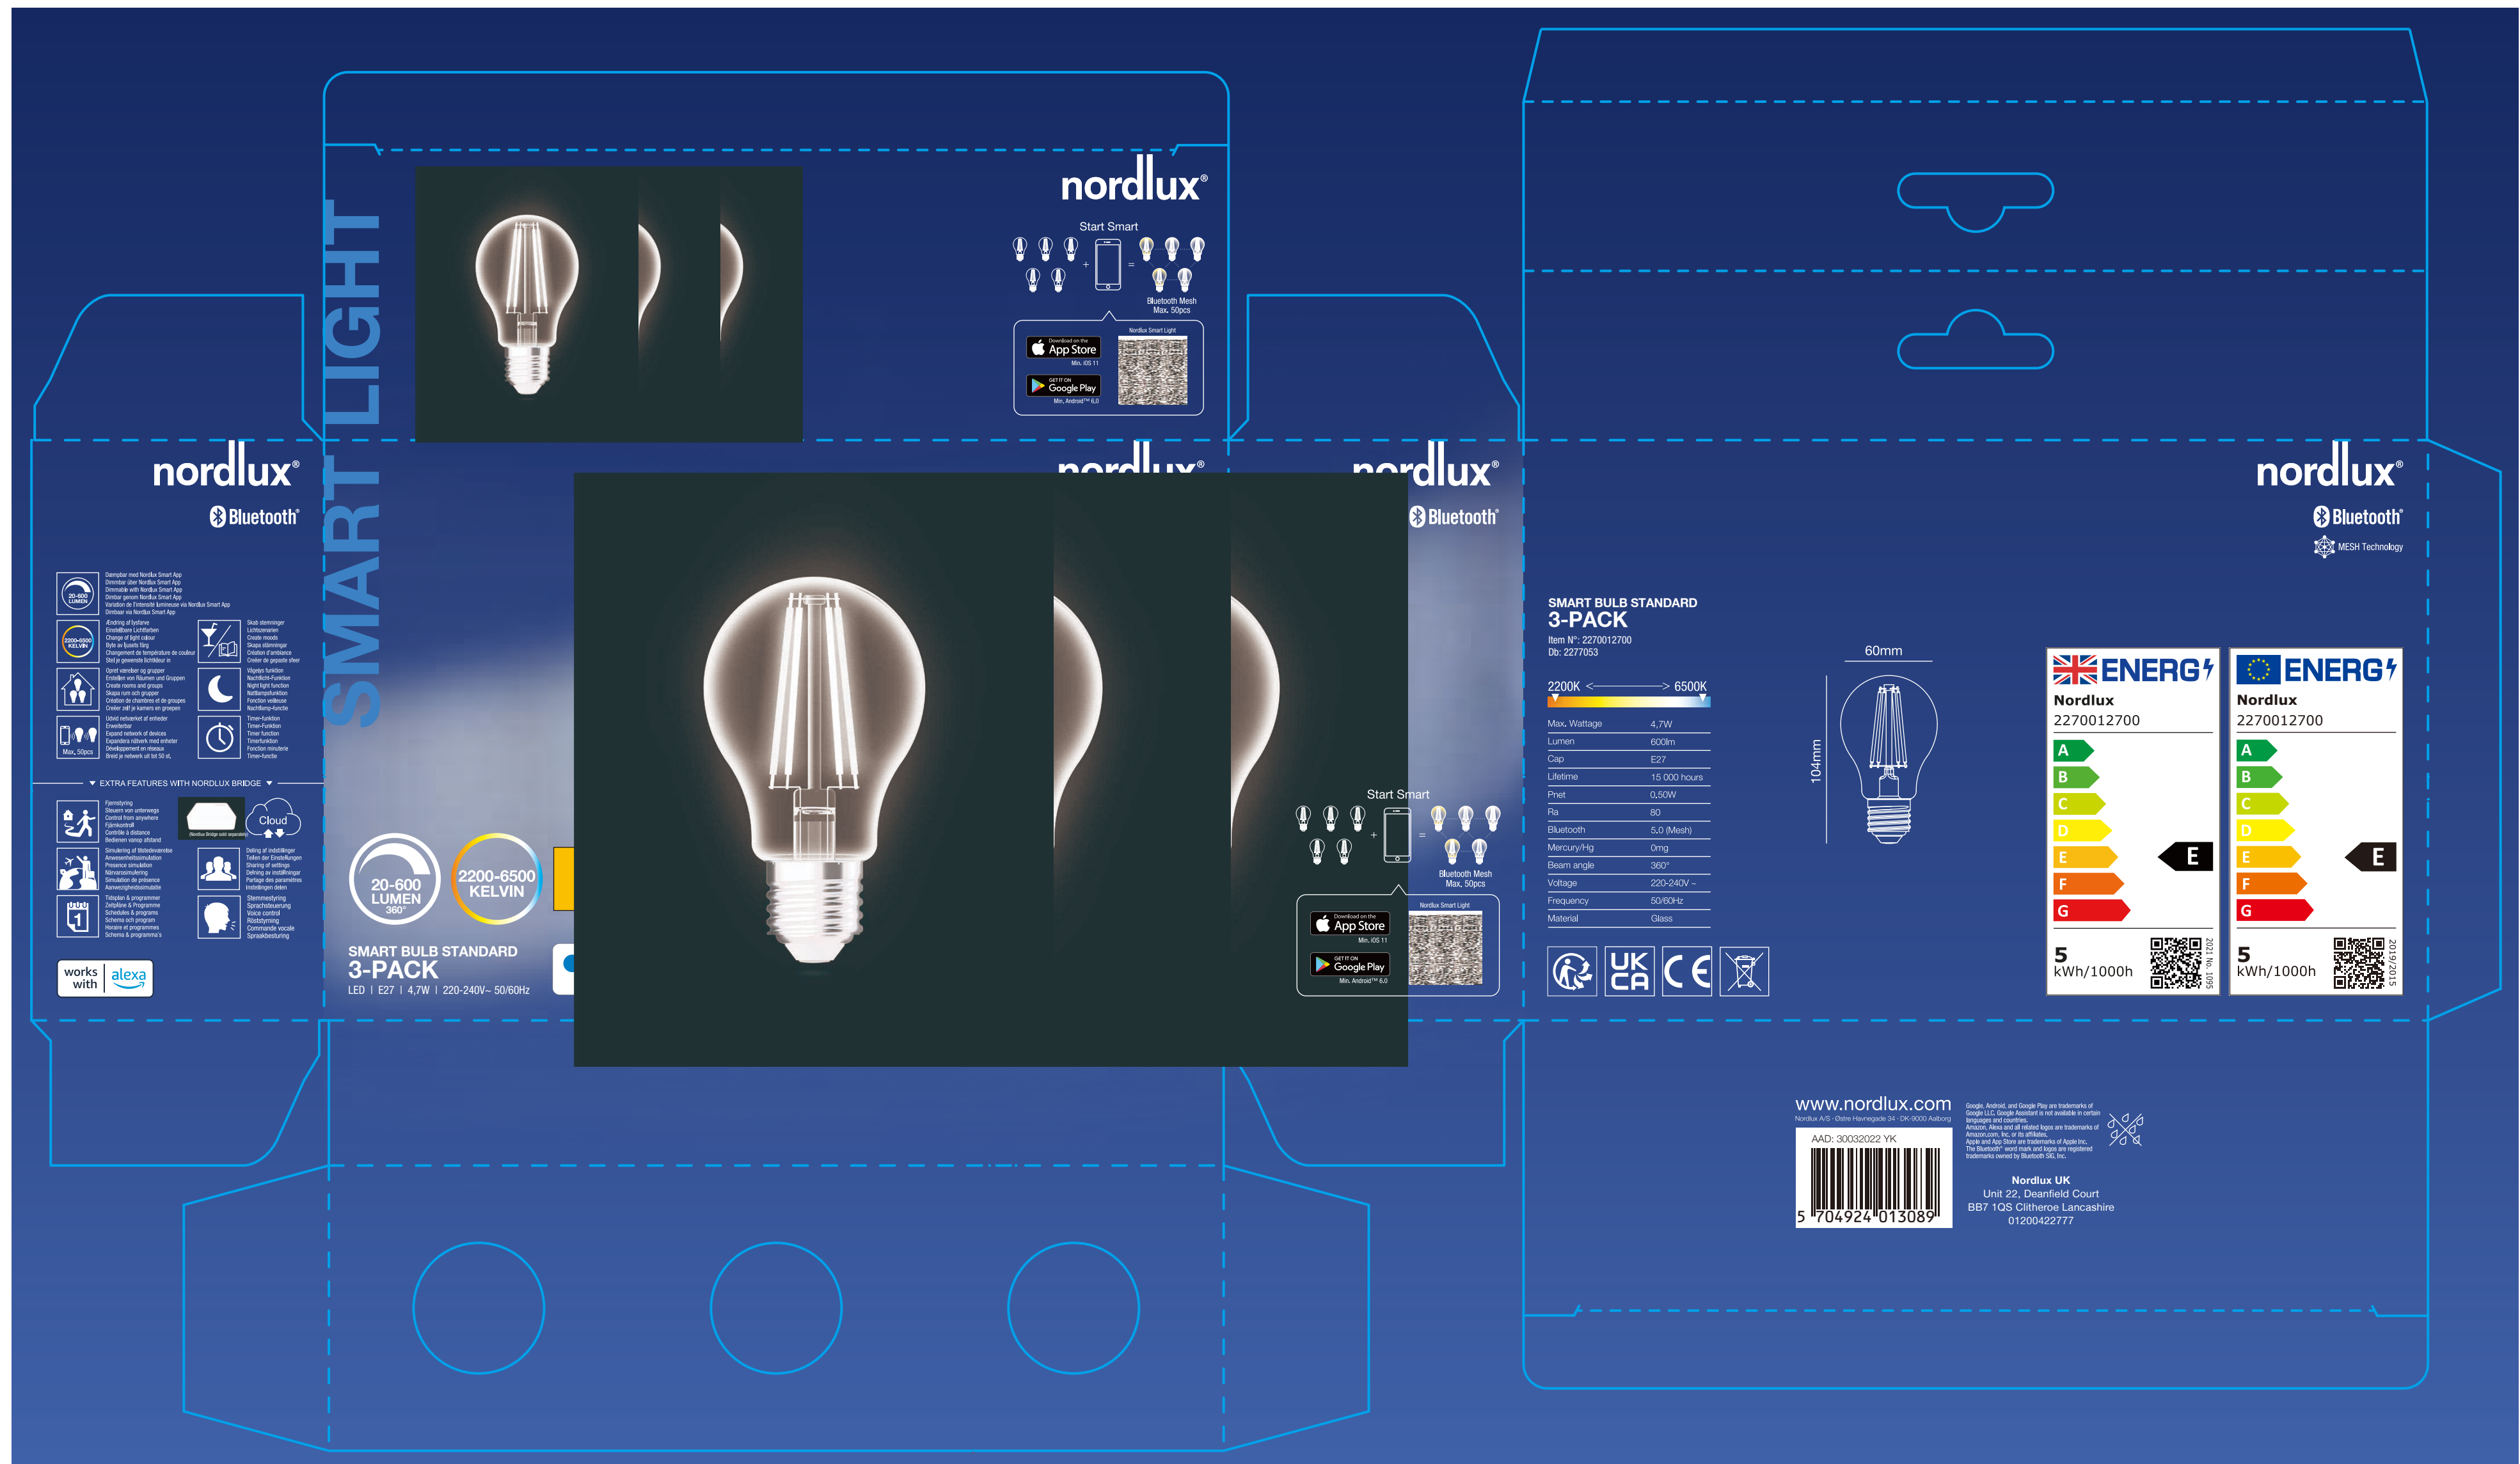

187*61*120mm 展开尺寸: 511x334mm

nordlux®
Bluetooth

- Integrate with Nordlux Smart App
Control your Nordlux Smart App
Control your Nordlux Smart App
Control your Nordlux Smart App
Control your Nordlux Smart App
- Energy saving
Energy saving
Energy saving
Energy saving
Energy saving
- Dimming
Dimming
Dimming
Dimming
Dimming
- Scheduling
Scheduling
Scheduling
Scheduling
Scheduling
- works with alexa

SMART LIGHT

nordlux®

nordlux®

nordlux®

20-600 LUMEN
360°
2200-6500 KELVIN

SMART BULB STANDARD
3-PACK
LED | E27 | 4.7W | 220-240V - 50/60Hz

SMART BULB STANDARD
3-PACK
Item N°: 2270012700
Dn: 2277653

2200K	6500K
Max. Wattage	4.7W
Lumen	600lm
Chip	ES27
Lifetime	15,000 hours
Power	0.55W
Ra	80
Bluetooth	5.0 (Mesh)
Mercury/Hg	0mg
Beam angle	360°
Voltage	220-240V ~
Frequency	50/60Hz
Material	Glass