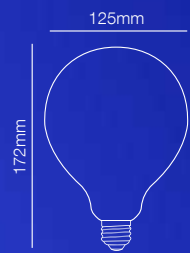

nordlux®

Art. No.: 2290012703
Black Finish