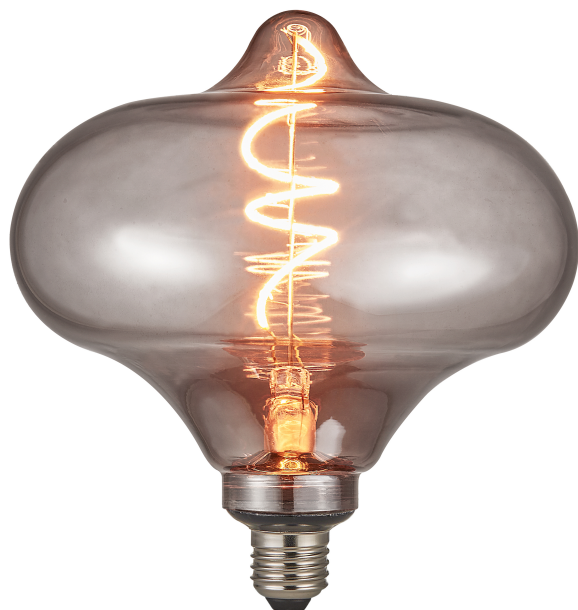

**DECO E27 | G186 LANTERN | DIM | 1700 KELVIN |**  
**100 LUMEN**

**nordlux®**

2290032747

Voltage (V): 220-240 Volt  
Socket type: E27

Primary material: Glass  
Colour: Smoked

Height (cm): 19.5

EAN: 5400848003013  
TUN: 2358829  
Item Number: 2290032747  
Pcs Per Master Carton: 3  
Sales Box Height (cm): 21  
Sales Box Width(cm): 19

Sales Box Depth (cm): 19  
Sales Box Volume m<sup>3</sup> : 0.0076  
Product net weight (kg): 0.253

Brightness of light (Lumen): 100  
Colour temperature (Kelvin): 1700  
Ra-value : 80  
Lifetime (hours): 15000  
Beam angle (°) : 360  
Candela (cd) (for directional lamp only): 0  
Energy class: Exempt  
Actual watt (W): 4