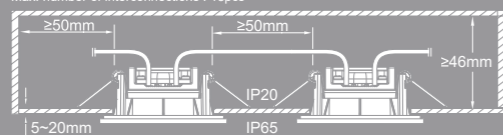

239 mm

130 mm

28

LEONIS IP65

Item N°: 2310016001
Db: 2319280
Hvid/Weiss/White
Vit/Blanc/Wit

Max. number of interconnections : 15pcs