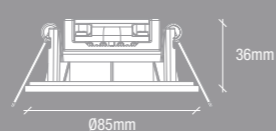

239 mm

130 mm

28

LEONIS IP65

Item N°: 2310016001
Db: 2319280
Hvid/Weiss/White
Vit/Blanc/Wit

Max. number of interconnections : 15pcs