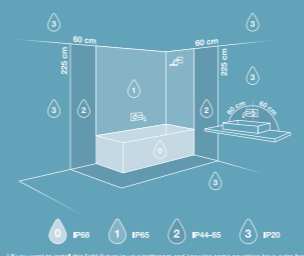

nordlux®

Parallelforbindelse muligt
Parallelanschaltung möglich
Parallel arranging possible
Mogel att parallekoppla
Montage en parallèle possible
Parallelle doorverbinding mogelijk

LEONIS IP65

2700K WARM WHITE

345 LUMEN
360°
4,5W

5 YEAR LED GUARANTEE

IP65 BATHROOM SAFE

PARALLEL CONNECTION

LEONIS IP65

2700K WARM WHITE

G

345 LUMEN
360°
4,5W

5 YEAR LED GUARANTEE

IP65 BATHROOM SAFE

PARALLEL CONNECTION