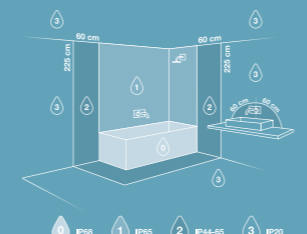

nordlux®

nordlux®