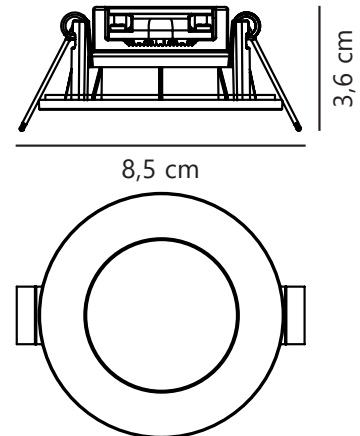

LEONIS IP65 1-KIT 2700K | DOWNLIGHT | WHITE

2310016001

nordlux®