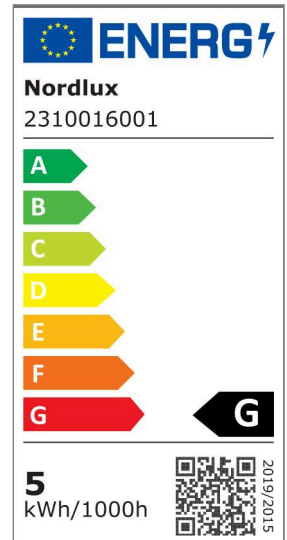

Sales Box Depth (cm): 50

Sales Box Volume m<sup>3</sup> : 0.0084

Product net weight (kg): 0.0766

Brightness of light (Lumen): 345

Colour temperature (Kelvin): 2700

Ra-value : 80

Lifetime (hours): 20000

Beam angle (°) : 110

Candela (cd) (for directional lamp  
only): 0

Energy class: G

Actual watt (W): 4.5

**Suitable for the bathroom (IP65) • Easy installation • Parallel connection possible • Long LED lifespan (20,000 hours)**