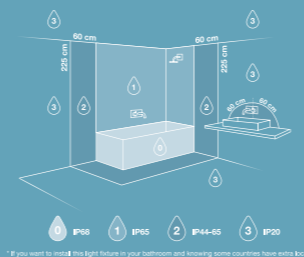

Lumen	345lm
Dimmability	Non-dimmable
Wattage	4,5W LED
Light source	Fixed LED Module
CCT	2700K Warm white
IP class	IP65
Lifetime	20 000 hours
Voltage	220-240V - 50Hz
Class	Class II
Beam angle	110°
CRI	80
Mercury/Hg	0mg
Material	Plastic

www.nordlux.com
Nordlux A/S - Østre Havnegade 34 - DK-9000 Aalborg

ENERGY
Nordlux
2310016003

5 kWh/1000h

2021/01/20

ENERGY
Nordlux
2310016003

5 kWh/1000h

2021 No. 1095

AAD: 06122023 YK

Height x Width x Depth COLOR BOX (CM)	NET WEIGHT COLOR BOX (KG)
13x13x5 CM	0.04 KG
GROSS WEIGHT COLOR BOX (KG)	VOLUME COLOR BOX (CBM)
0.122 KG	0.0008 CBM

nordlux®

nordlux®