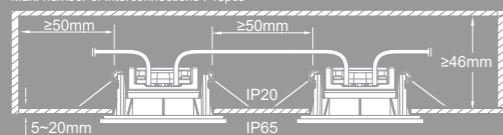

239 mm

130 mm

28

LEONIS IP65

Item N°: 2310016003
Db: 2319283
Sort/Schwarz/Black
Svart/Noir/Zwart

Max. number of interconnections : 15pcs