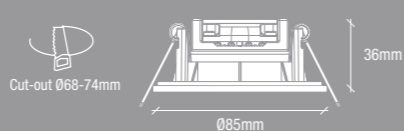

239 mm

130 mm

28

LEONIS IP65

Item N°: 2310016003
Db: 2319283
Sort/Schwarz/Black
Svart/Noir/Zwart

Max. number of interconnections : 15pcs