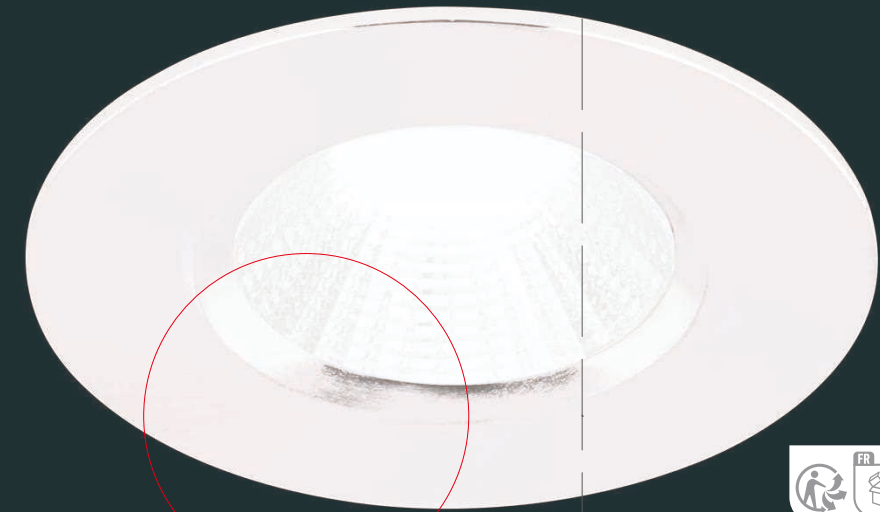

BATHROOM SAFE

BEAM ANGLE 36°

F

1-KIT

Cet appareil se recycle

Points de collecte sur www.quefairemesdechets.fr
Privilégiez la réparation ou le don de votre appareil !

Hulldiameter 72mm
Einbaudiameter 72mm
Hole diameter 72mm
Håldiameter 72mm
Diamètre de perçage 72mm
Inbouw (zaag)doormeter 72mm

AAD: 18102022 YK

Height x Width x Depth COLOR BOX (CM)	NET WEIGHT COLOR BOX (KG)
13x13x7 CM	0.0444 KG
GROSS WEIGHT COLOR BOX (KG)	VOLUME COLOR BOX (CBM)
0.156 KG	0.0012 CBM

Nordlux UK
Unit 22, Deanfield Court
BB7 1QS Clitheroe Lancashire
01200422777