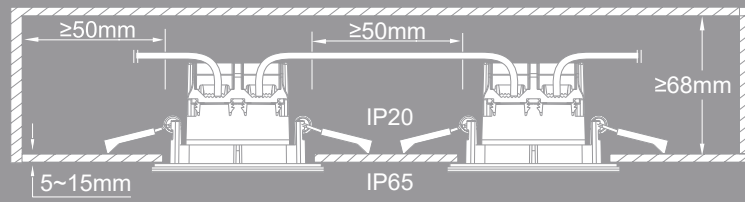

Max. number of interconnections : 15pcs

Nordlux
2310036001