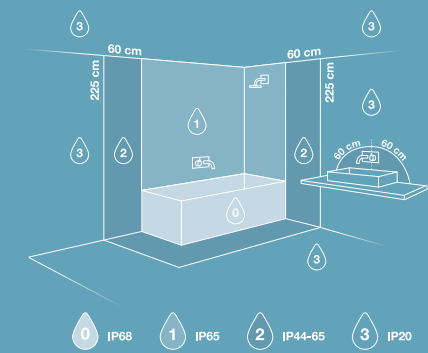

345 LUMEN 90°
5 YEAR LED GUARANTEE
DIMMABLE

PARALLEL CONNECTION
BATHROOM SAFE
BEAM ANGLE 36°

3-KIT

345 LUMEN 90°
5 YEAR LED GUARANTEE
DIMMABLE

PARALLEL CONNECTION
BATHROOM SAFE
BEAM ANGLE 36°

3-KIT

AAD: 20102022_YK

Height x Width x Depth COLOR BOX (CM)	NET WEIGHT COLOR BOX (KG)
30x11x7	0.072
GROSS WEIGHT COLOR BOX (KG)	VOLUME COLOR BOX (CBM)
0.453	0.0023

Nordlux UK
Unit 22, Deanfield Court
BB7 1QS Clitheroe Lancashire
01200422777

110.00

70.00

110.00

69.00

377.00