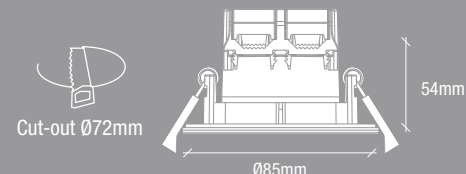

Max. number of interconnections : 15pcs

Nordlux
2310036001