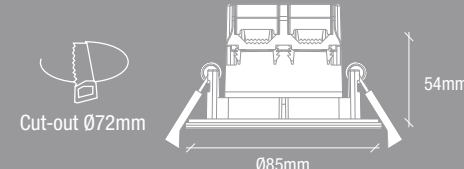

Max. number of interconnections : 15pcs

Nordlux
2310036032