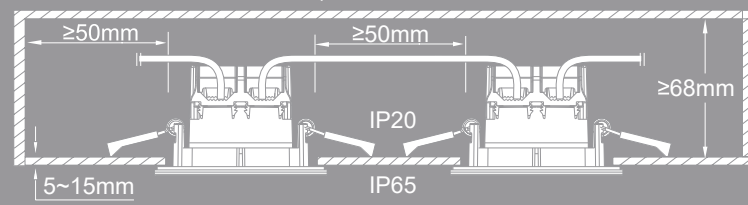

Max. number of interconnections : 15pcs

Nordlux
2310036032