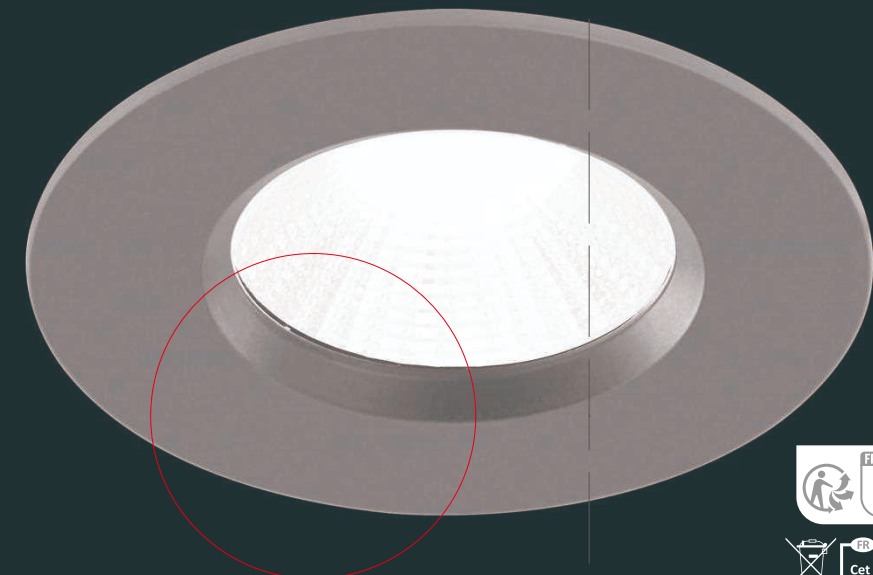

FREMONT IP65

Item N°: 2310046003 Sort/Schwarz/Black
Db: 2319304 Svart/Noir/Zwart

Max. number of interconnections : 15pcs

Lumen	380lm
Dimmability	Dimmable
Wattage	4,5W LED
Light source	Fixed LED Module
CCT	4000K Cool white
IP class	IP65
Lifetime	25 000 hours
Voltage	220-240V~ 50Hz
Class	Class II
Beam angle	36°
CRI	80
Mercury/Hg	0mg
Material	Plastic/Metal

www.nordlux.com

ENERGY

Nordlux
2310046003

A
B
C
D
E
F
G

5 kWh/1000h

2021 No. 1095

ENERGY

Nordlux
2310046003

A
B
C
D
E
F
G

5 kWh/1000h

2021 No. 1095

AAD: 18102022 YK

Height x Width x Depth COLOR BOX (CM)	NET WEIGHT COLOR BOX (KG)
13x13x7 CM	0.0444 KG
GROSS WEIGHT COLOR BOX (KG)	VOLUME COLOR BOX (CBM)
0.156 KG	0.0012 CBM

nordlux®

nordlux®

FREMONT IP65

4000K COOL WHITE

380 LUMEN
90°
4,5W

5 YEAR LED GUARANTEE

DIMMABLE

PARALLEL CONNECTION

BATHROOM SAFE

BEAM ANGLE 36°

FREMONT IP65

4000K COOL WHITE

380 LUMEN
90°
4,5W

5 YEAR LED GUARANTEE

DIMMABLE

PARALLEL CONNECTION

BATHROOM SAFE

BEAM ANGLE 36°

F

nordlux®

1-KIT

nordlux®

nordlux®

1-KIT

Nordlux UK
Unit 22, Deanfield Court
BB7 1QS Clitheroe Lancashire
01200422777

FR

Cet appareil se recycle

À DÉPOSER EN MAGASIN OU À DÉPOSER EN DÉCHÈTÈRE

Points de collecte sur www.quefairedesdechets.fr
Privilégiez la réparation ou le don de votre appareil!

Hulldiameter 72mm
Einbaudiameter 72mm
Hole diameter 72mm
Håldiameter 72mm
Diamètre de perçage 72mm
Inbouw (zaag)doormeter 72mm