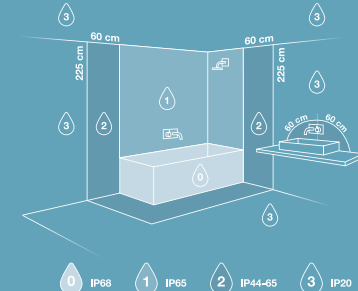

Lumen	380lm
Dimmability	Dimmable
Wattage	4,5W LED
Light source	Fixed LED Module
CCT	4000K Cool white
IP class	IP65
Lifetime	25 000 hours
Voltage	220-240V~ 50Hz
Class	Class II
Beam angle	36°
CRI	80
Mercury/Hg	0mg
Material	Plastic/Metal

www.nordlux.com

ENERGY

Nordlux
2310046003

A
B
C
D
E
F
G

5 kWh/1000h

2021 No. 1095

ENERGY

Nordlux
2310046003

A
B
C
D
E
F
G

5 kWh/1000h

2021 No. 1095

AAD: 18102022 YK

Height x Width x Depth COLOR BOX (CM)	NET WEIGHT COLOR BOX (KG)
13x13x7 CM	0.0444 KG
GROSS WEIGHT COLOR BOX (KG)	VOLUME COLOR BOX (CBM)
0.156 KG	0.0012 CBM

nordlux®

nordlux®