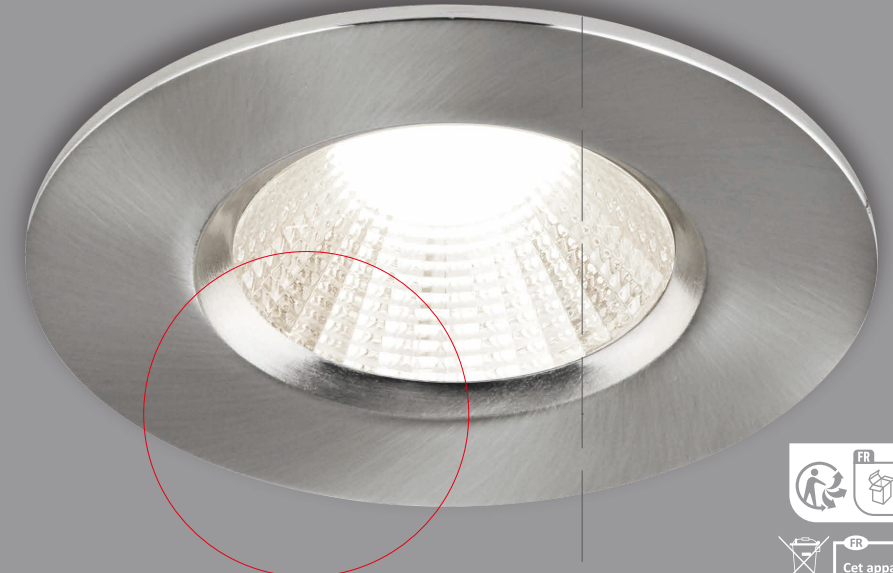

1-KIT

FR

Cet appareil se recycle

À DÉPOSER EN MAGASIN

À DÉPOSER EN DÉCHÈTÈRE

Points de collecte sur www.quefairedesdechets.fr
Privilégiez la réparation ou le don de votre appareil !

Hulldiameter 72mm
Einbaudiameter 72mm
Hole diameter 72mm
Håldiameter 72mm
Diámetro de perforación 72mm
Inbouw (zaag)doormeter 72mm

Nordlux UK
Unit 22, Deanfield Court
BB7 1QS Clitheroe Lancashire
01200422777