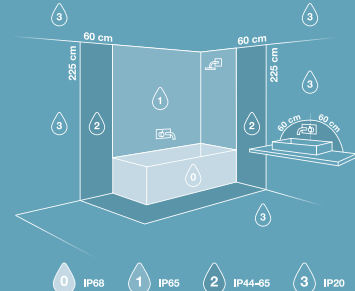

nordlux®

AAD: 20012026 YK

Height x Width x Depth COLOR BOX (CM)	NET WEIGHT COLOR BOX (KG)
13x13x7 CM	0.0444 KG
GROSS WEIGHT COLOR BOX (KG)	VOLUME COLOR BOX (CBM)
0.156 KG	0.0012 CBM

FREMONT IP65

4000K COOL WHITE

380 LUMEN
90°
4,5W

DIMMABLE

PARALLEL CONNECTION

BATHROOM SAFE

BEAM ANGLE 36°