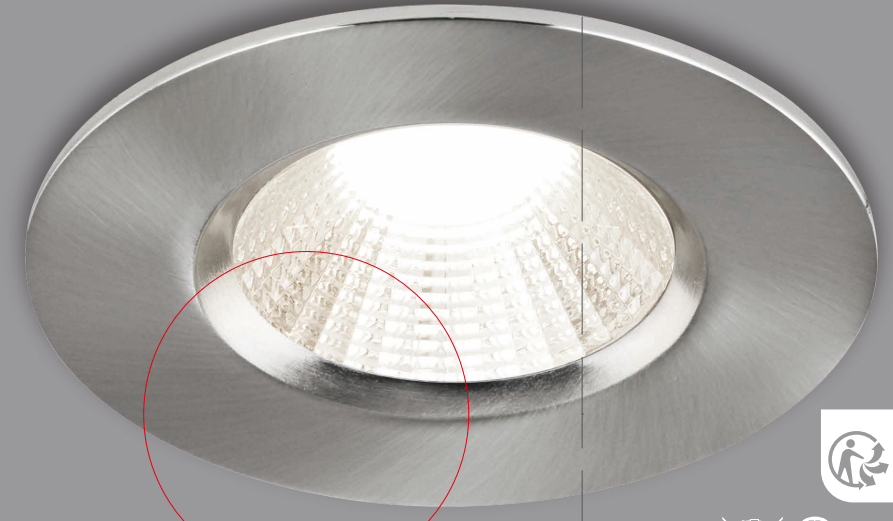

1-KIT

FR ÉLÉMENTS D'EMBALLAGE

Cet appareil se recycle

À DÉPOSER EN MAGASIN À DÉPOSER EN DÉCHÈTERIE

Nordlux UK
Unit 22, Deanfield Court
BB7 1QS Clitheroe Lancashire
01200422777