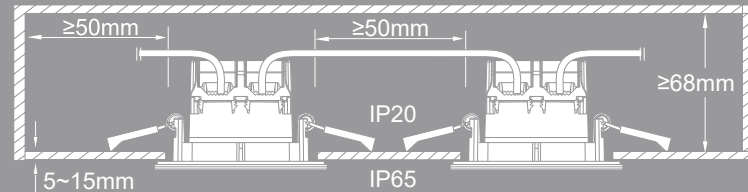

Max. number of interconnections : 15pcs

Nordlux
2310056001