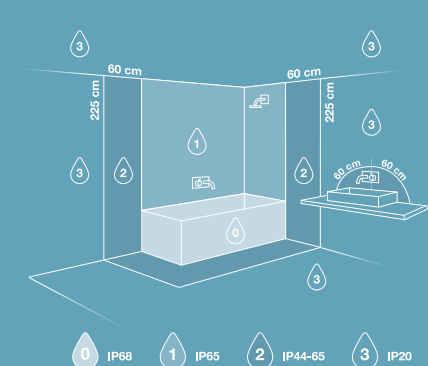

380 LUMEN 90° 4,5W

5 YEAR LED GUARANTEE

DIMMABLE

F

PARALLEL CONNECTION

BATHROOM SAFE

BEAM ANGLE 36°

3-KIT

F

3-KIT

AAD: 26062023 YK

Height x Width x Depth COLOR BOX (CM)	NET WEIGHT COLOR BOX (KG)
30x11x7 CM	0.072 KG
GROSS WEIGHT COLOR BOX (KG)	VOLUME COLOR BOX (CBM)
0.453 KG	0.0023 CBM

Nordlux UK
Unit 22, Deanfield Court
BB7 1QS Clitheroe Lancashire
01200422777

110.00

70.00

110.00

69.00

377.00