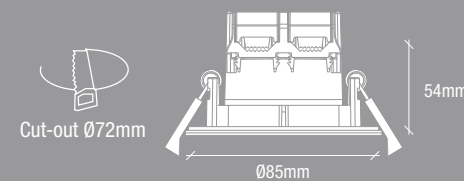

Max. number of interconnections : 15pcs

Nordlux
2310056001