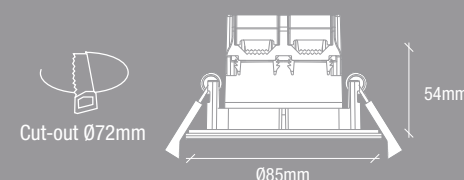

FREMONT IP65

nordlux®

FREMONT IP65

nordlux®

4000K COOL WHITE

Max. number of interconnections : 15pcs

Nordlux
2310056003