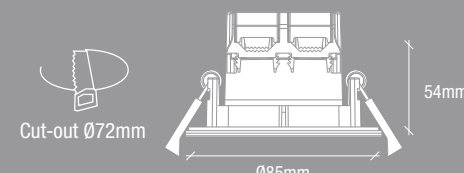

Max. number of interconnections : 15pcs

Nordlux

2310056032