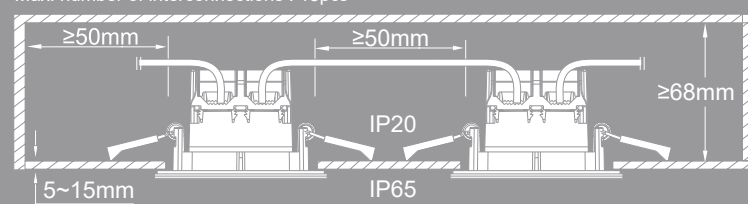

Max. number of interconnections : 15pcs

Nordlux

2310056032