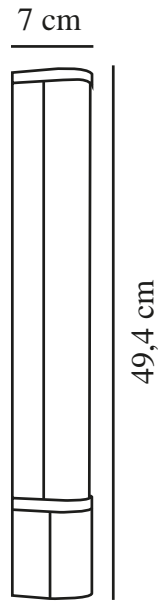

# MALAIKA 49 | WALL LIGHT | WHITE

2310201001

nordlux®

Voltage (V): 230 Volt  
IP degree: IP44  
Class (Class 1, Class 2, Class 3):  
Class 1 (Earth contact)  
Socket type: LED Module  
Switch placement: On the fixture  
Parallel connection: False

Primary material: Aluminium  
Secondary material: Plastic  
Colour: White

Height (cm): 7  
Width (cm): 5.5  
Length (cm): 49.4  
Projection (cm): 5.5  
Tilt Angle (°): 0  
Turning Angle (°): 0

EAN: 5704924016059  
TUN: 2326321  
Item Number: 2310201001  
Pcs Per Master Carton: 6  
Sales Box Height (cm): 8.5

Sales Box Width(cm): 51  
Sales Box Depth (cm): 7  
Sales Box Volume m<sup>3</sup> : 0.003  
Product net weight (kg): 0.5

Brightness of light (Lumen): 540  
Colour temperature (Kelvin): 3000  
Ra-value : 80  
Lifetime (hours): 20000  
Energy class: E  
Actual watt (W): 6