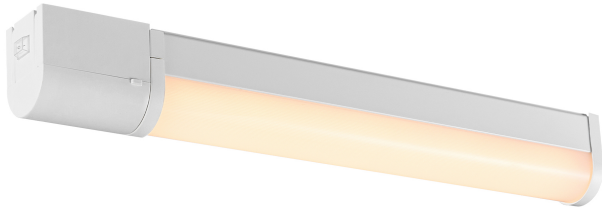

# MALAIKA 49 | WALL LIGHT | WHITE

2310201001

nordlux®

Voltage (V): 230 Volt  
IP degree: IP44  
Class (Class 1, Class 2, Class 3):  
Class 1 (Earth contact)  
Socket type: LED Module  
Switch placement: On the fixture  
Parallel connection: False

Primary material: Aluminium  
Secondary material: Plastic  
Colour: White

Height (cm): 7  
Width (cm): 5.5  
Length (cm): 49.4  
Projection (cm): 5.5  
Tilt Angle (°): 0  
Turning Angle (°): 0

EAN: 5704924016059  
TUN: 2326321  
Item Number: 2310201001  
Pcs Per Master Carton: 6  
Sales Box Height (cm): 8.5

Sales Box Width(cm): 51  
Sales Box Depth (cm): 7  
Sales Box Volume m<sup>3</sup> : 0.003  
Product net weight (kg): 0.5

Brightness of light (Lumen): 540  
Colour temperature (Kelvin): 3000  
Ra-value : 80  
Lifetime (hours): 20000  
Energy class: E  
Actual watt (W): 6

- Suitable for the bathroom (IP44) • Built-in power outlet
- On/off switch on fixture • 5-year LED guarantee

Malaika is the perfect light to place next to your bathroom mirror. Malaika provides a practical light for shaving or getting ready and the built-in power outlet makes it easy to plug in a shaver, hair dryer or phone charger.