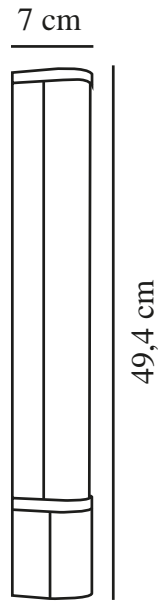

MALAIKA 49 | WALL LIGHT | BLACK

2310201003

nordlux®

Voltage (V): 230 Volt
IP degree: IP44
Class (Class 1, Class 2, Class 3):
Class 1 (Earth contact)
Socket type: LED Module
Switch placement: On the fixture
Parallel connection: False

Primary material: Aluminium
Secondary material: Plastic
Colour: Black

Height (cm): 7
Width (cm): 5.5
Length (cm): 49.4
Projection (cm): 5.5
Tilt Angle (°): 0
Turning Angle (°): 0

EAN: 5704924016066
TUN: 2326323
Item Number: 2310201003
Pcs Per Master Carton: 6
Sales Box Height (cm): 8.5

Sales Box Width(cm): 51
Sales Box Depth (cm): 7
Sales Box Volume m³ : 0.003
Product net weight (kg): 0.5

Brightness of light (Lumen): 540
Colour temperature (Kelvin): 3000
Ra-value : 80
Lifetime (hours): 20000
Energy class: E
Actual watt (W): 6