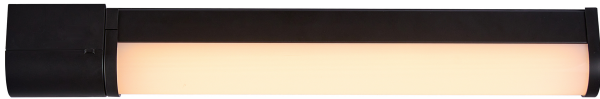

MALAIKA 49 | WALL LIGHT | BLACK

2310201003

nordlux®

Voltage (V): 230 Volt
IP degree: IP44
Class (Class 1, Class 2, Class 3):
Class 1 (Earth contact)
Socket type: LED Module
Switch placement: On the fixture
Parallel connection: False

Primary material: Aluminium
Secondary material: Plastic
Colour: Black

Height (cm): 7
Width (cm): 5.5
Length (cm): 49.4
Projection (cm): 5.5
Tilt Angle (°): 0
Turning Angle (°): 0

EAN: 5704924016066
TUN: 2326323
Item Number: 2310201003
Pcs Per Master Carton: 6
Sales Box Height (cm): 8.5

Sales Box Width(cm): 51
Sales Box Depth (cm): 7
Sales Box Volume m³ : 0.003
Product net weight (kg): 0.5

Brightness of light (Lumen): 540
Colour temperature (Kelvin): 3000
Ra-value : 80
Lifetime (hours): 20000
Energy class: E
Actual watt (W): 6

- Suitable for the bathroom (IP44) • Built-in power outlet
- On/off switch on fixture • 5-year LED guarantee

Malaika is the perfect light to place next to your bathroom mirror. Malaika provides a practical light for shaving or getting ready and the built-in power outlet makes it easy to plug in a shaver, hair dryer or phone charger.