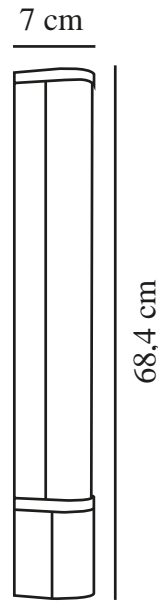

MALAIKA 68 | WALL LIGHT | BLACK

2310221003

nordlux®

Voltage (V): 230 Volt
IP degree: IP44
Class (Class 1, Class 2, Class 3):
Class 1 (Earth contact)
Socket type: LED Module
Switch placement: On the fixture
Parallel connection: False

Primary material: Aluminium
Secondary material: Plastic
Colour: Black

Height (cm): 7
Width (cm): 5.5
Length (cm): 68.4
Projection (cm): 5.5
Tilt Angle (°): 0
Turning Angle (°): 0

EAN: 5704924016073
TUN: 2326327
Item Number: 2310221003
Pcs Per Master Carton: 6
Sales Box Height (cm): 8.5

Sales Box Width(cm): 70
Sales Box Depth (cm): 7
Sales Box Volume m³ : 0.0042
Product net weight (kg): 0.65

Brightness of light (Lumen): 1200
Colour temperature (Kelvin): 3000
Ra-value : 80
Lifetime (hours): 20000
Energy class: E
Actual watt (W): 15