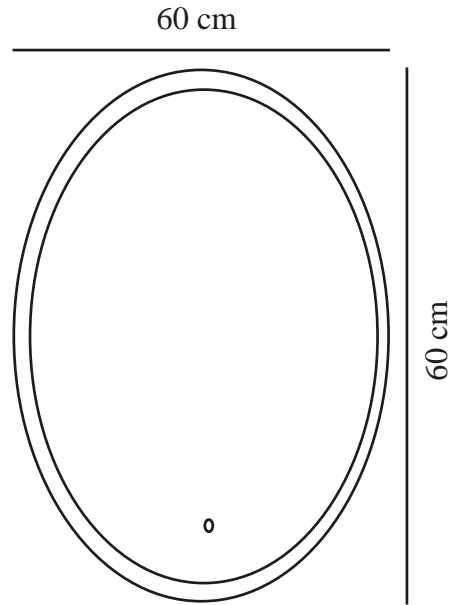

DOVINA 60 | WALL LIGHT | CLEAR

2310251000

nordlux®

Voltage (V): 220-240 Volt
IP degree: IP44
Class (Class 1, Class 2, Class 3):
Class 2 (Double isolated)
Socket type: LED Module
Switch placement: On the fixture
Parallel connection: False

Primary material: Glass
Secondary material: Aluminium
Is the cable replaceable: False
Colour: Clear

Projection (cm): 2.5
EAN: 5704924016097
TUN: 2326304
Item Number: 2310251000
Pcs Per Master Carton: 3
Sales Box Height (cm): 69

Sales Box Width(cm): 69.5
Sales Box Depth (cm): 7.5
Sales Box Volume m³ : 0.036
Product net weight (kg): 3.4

Brightness of light (Lumen): 800
Colour temperature (Kelvin): 4000
Ra-value : 80
Lifetime (hours): 25000
Energy class: F
Actual watt (W): 20