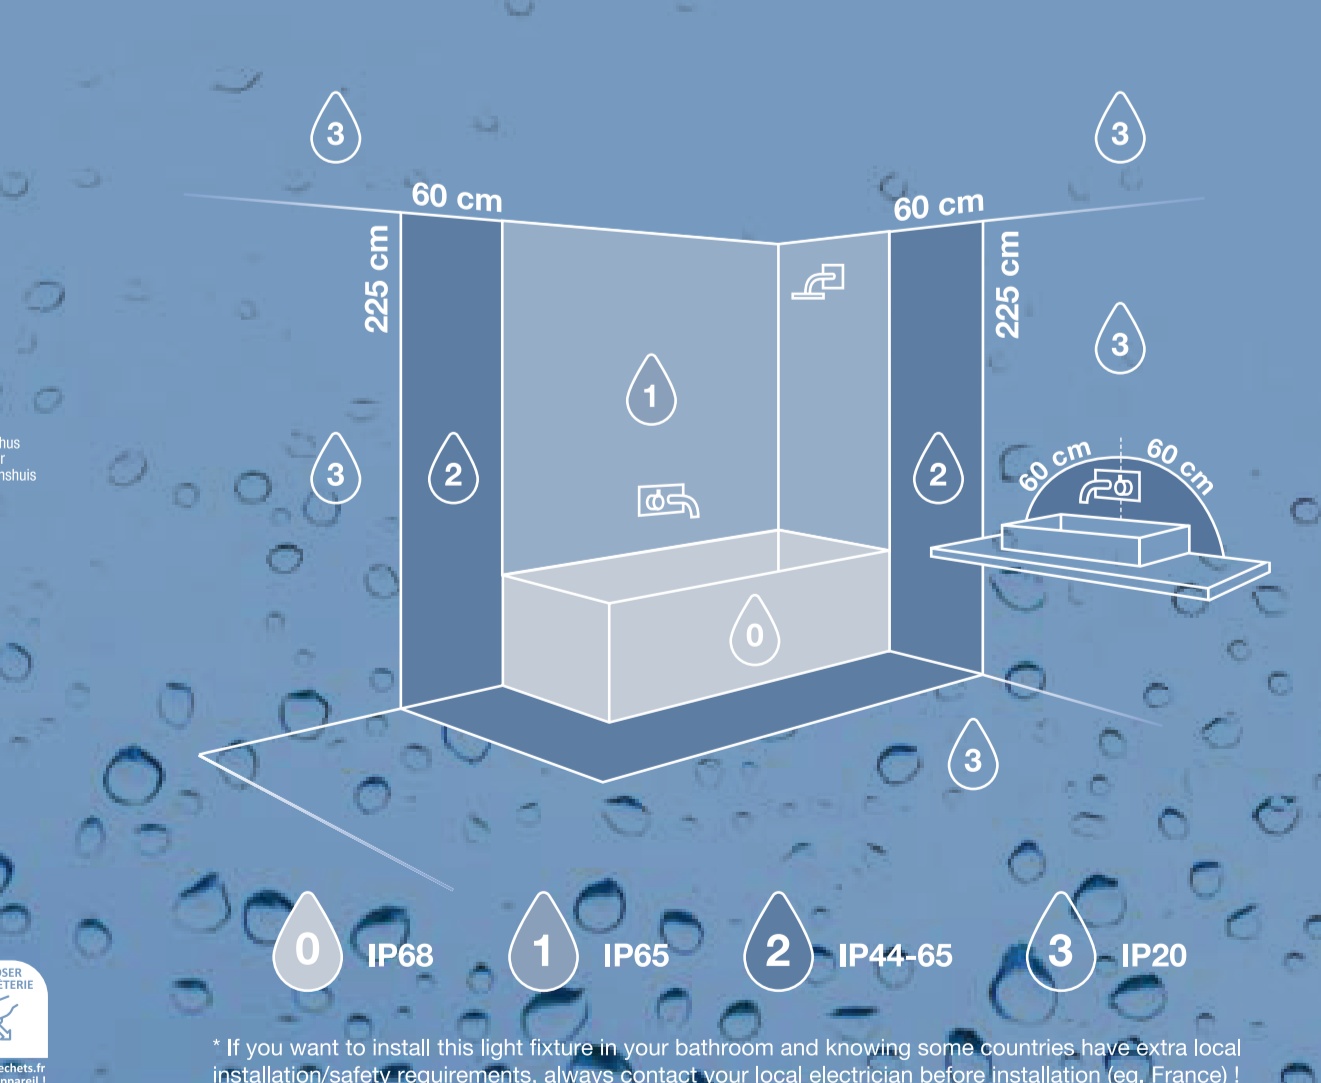

nordlux®
BATHROOM
BATHE IN LIGHT
DOVINA SQUARE
Art. No. 231071000
695x75x890mm

nordlux®
BATHROOM

nordlux®
BATHROOM

nordlux®
BATHROOM

nordlux®
BATHROOM

BATHE IN LIGHT
DOVINA SQUARE

BATHE IN LIGHT
DOVINA SQUARE

BATHE IN LIGHT
DOVINA SQUARE

80cm

60cm

DOVINA SQUARE
Art. No. 231071000
695x75x890mm
Matte
Chrome
Transparent
Water

LED
2700K
12W
1200 LUMENS
LAMP
E27
LED LAMP
LIGHT SOURCE
E27
Ra 80
www.nordlux.com

AAD 101202536
© Nordlux UK
UNITEC - Designlight GmbH
1881121, Dittmannsbergstrasse
01204629777