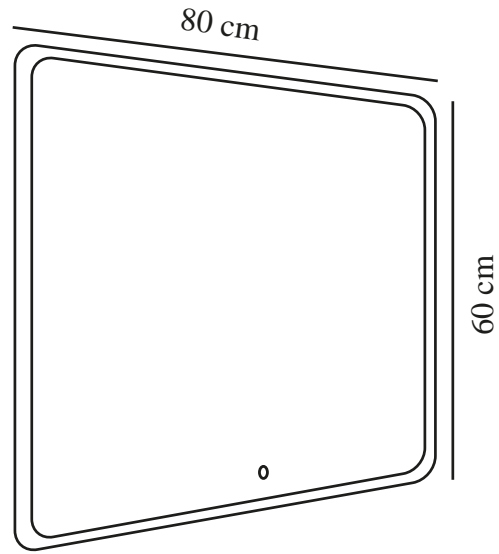

DOVINA 60X80 | WALL LIGHT | CLEAR

2310271000

nordlux®

Voltage (V): 220-240 Volt
IP degree: IP44
Class (Class 1, Class 2, Class 3):
Class 2 (Double isolated)
Socket type: LED Module
Switch placement: On the fixture
Parallel connection: False

Primary material: Glass
Secondary material: Aluminium
Is the cable replaceable: False
Colour: Clear

Height (cm): 60
Width (cm): 80
Projection (cm): 2.5
EAN: 5704924016103
TUN: 2326306
Item Number: 2310271000
Pcs Per Master Carton: 3
Sales Box Height (cm): 89

Sales Box Width(cm): 69.5
Sales Box Depth (cm): 7.5
Sales Box Volume m³ : 0.0464
Product net weight (kg): 6.1

Brightness of light (Lumen): 800
Colour temperature (Kelvin): 4000
Ra-value : 80
Lifetime (hours): 25000
Actual watt (W): 20