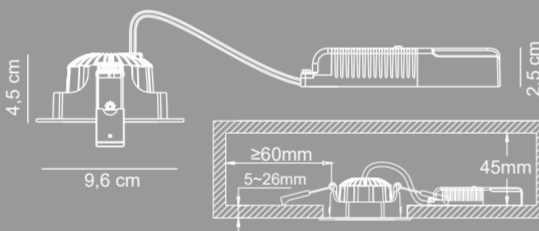

nordlux®

www.nordlux.com

Technical specifications in multiple languages:

- Kiningsgrad: 20° / Schwenkwinkel: 20° / Angle of tilt: 20° / Lättipsens vridningsgrad: 20° / Degriß de levæmment: 20° / Kaitilbuur: 20°
- Höjdiameter: 45mm / Erhöhdiameter: 45mm / Höhe diameter: 45mm / Höjdiameter: 45mm / Diâmetre de hauteur: 45mm / Högöor: (höjddiameter) 45mm

Additional icons for recycling and safety.

ALIKI

2700K WARM WHITE

- 600 LUMEN
- 5 YEAR LED
- IP44 BATHROOM SAFE
- DIMMABLE
- PARALLEL CONNECTION
- 38°
- TILT ANGLE 20°

F

ALIKI

ALIKI

2700K WARM WHITE

- 600 LUMEN
- 5 YEAR LED
- IP44 BATHROOM SAFE
- DIMMABLE
- PARALLEL CONNECTION
- 38°
- TILT ANGLE 20°

F

ENERGY LABEL (EU)

Nordlux 2310320001

Energy efficiency class: F

8 kWh/1000h

ENERGY LABEL (UK)

Nordlux 2310320001

Energy efficiency class: F

8 kWh/1000h

Nordlux UK
Unit 22, Deanfield Court
BB7 1QS Clitheroe Lancashire
01200422777