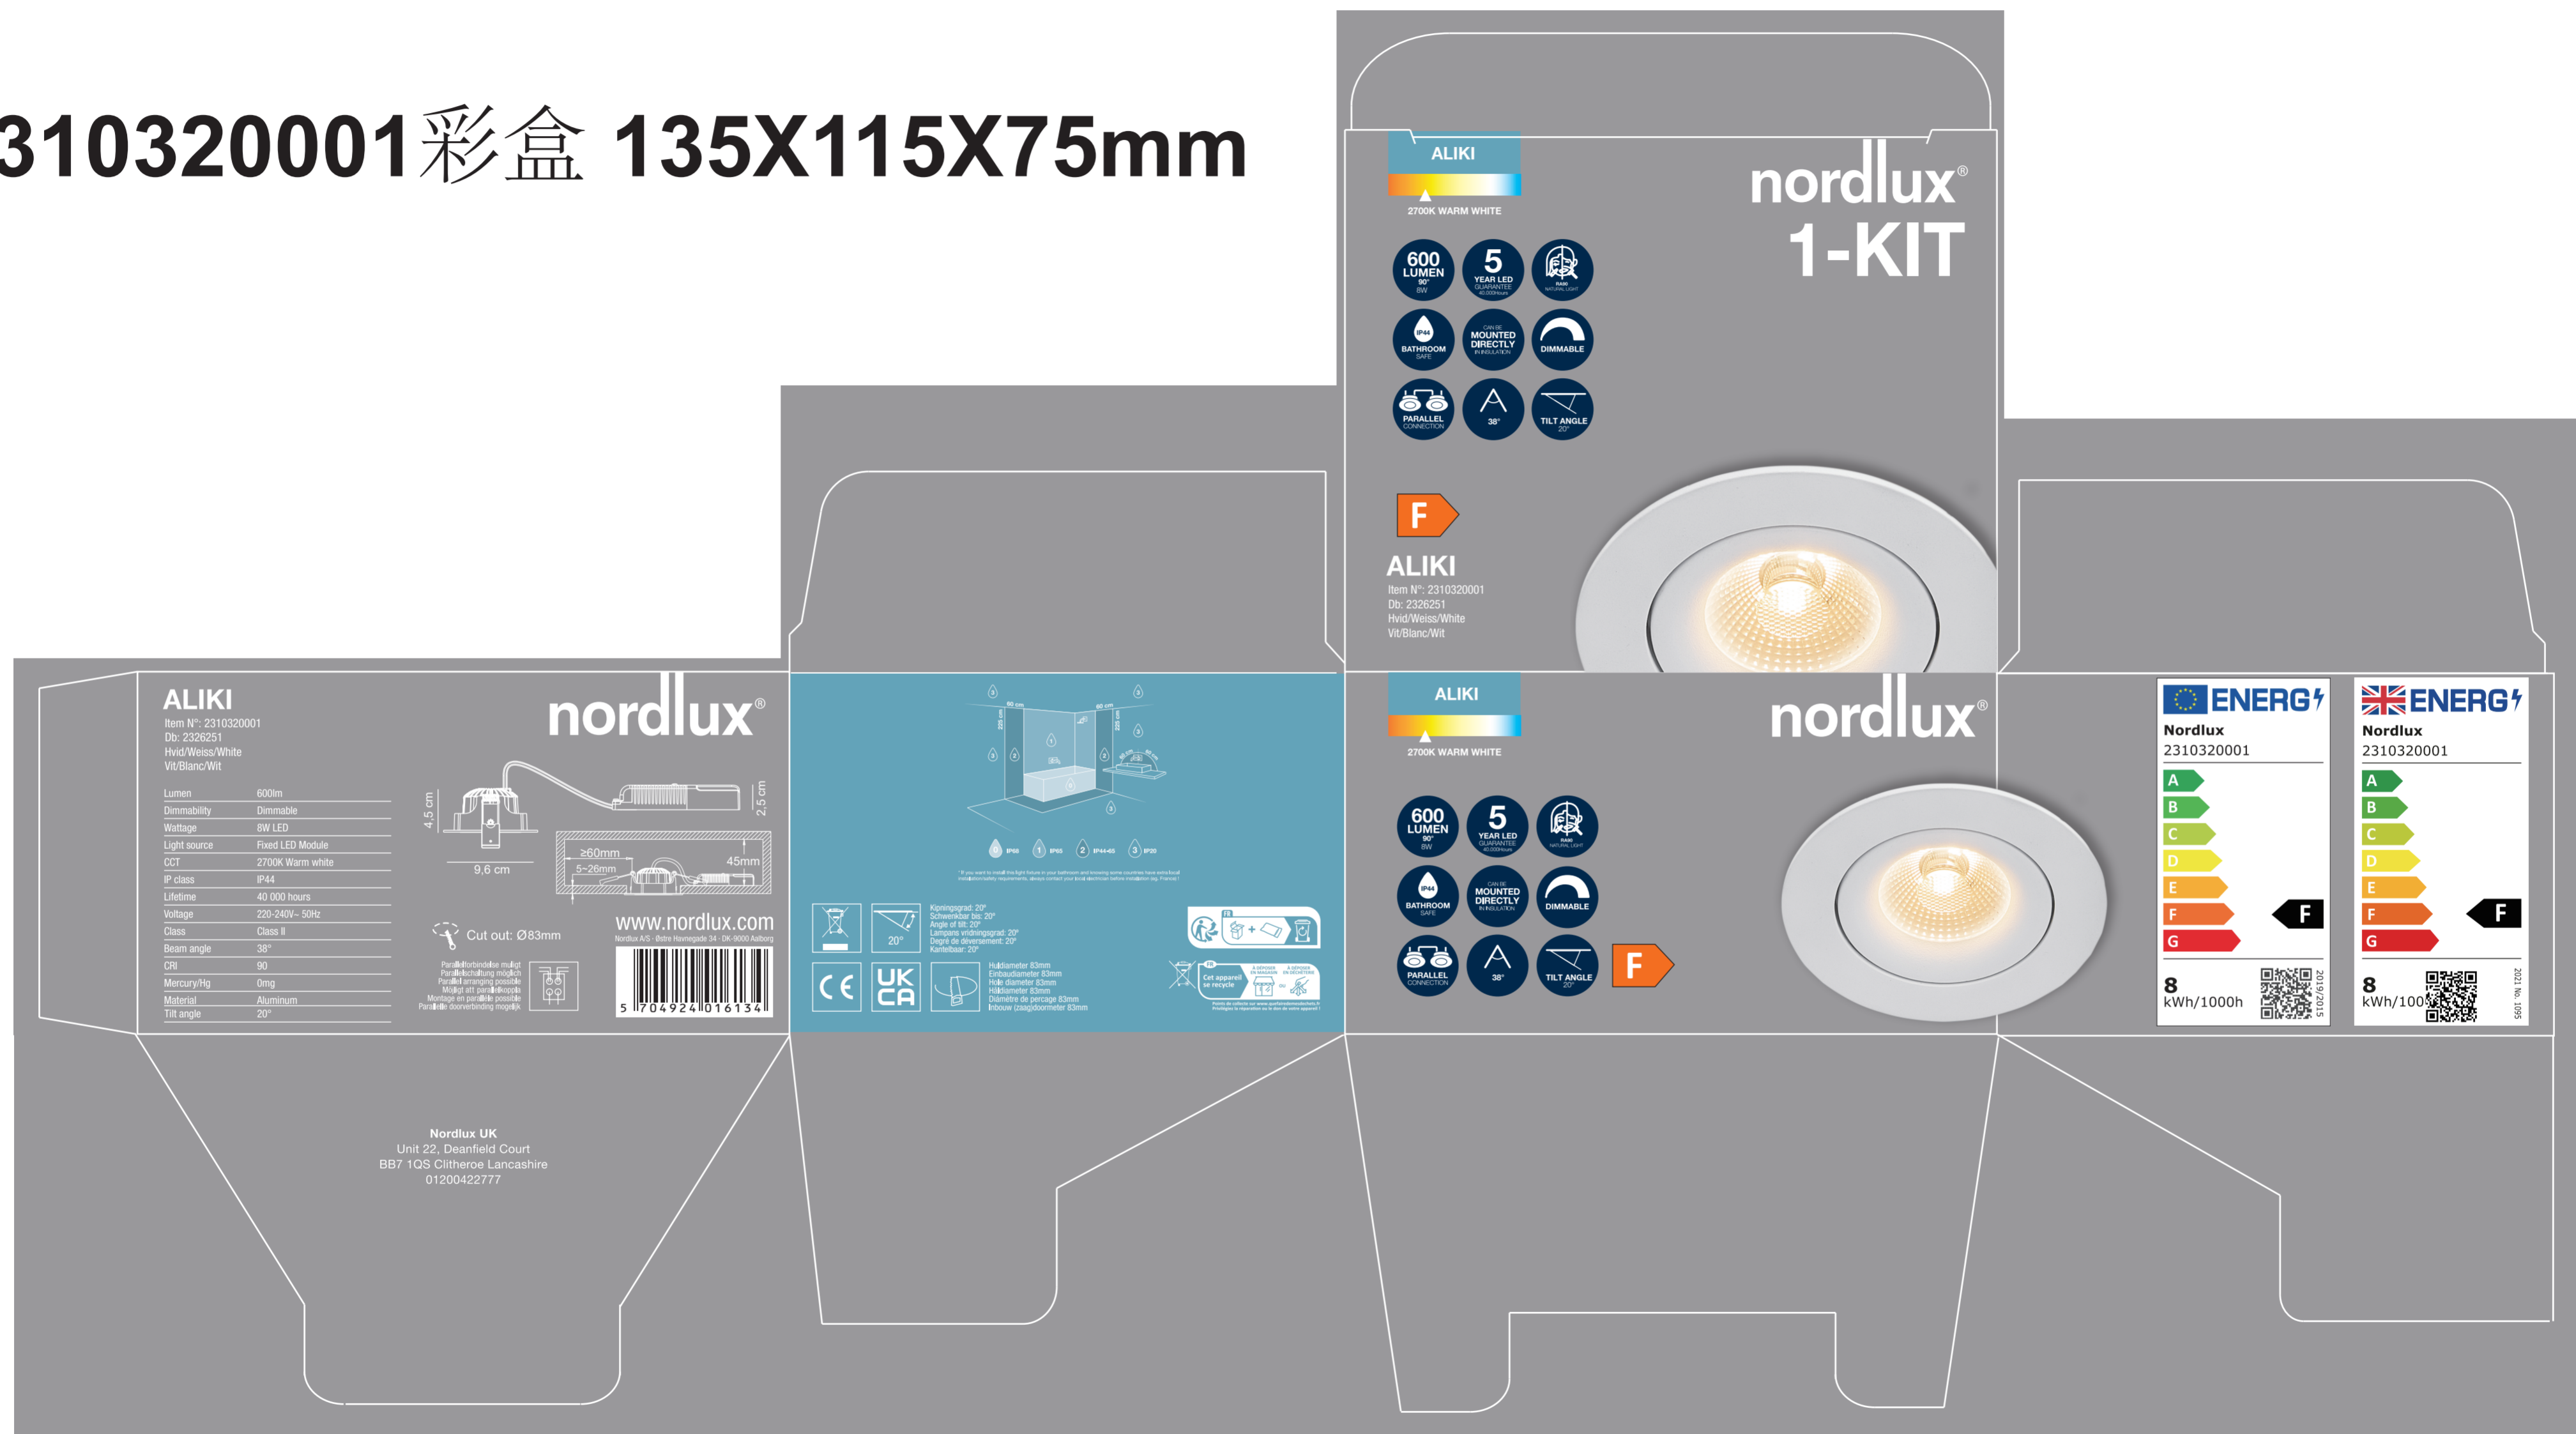

2310320001 彩盒 135X115X75mm

ALIKI

Lumen	600lm
Dimmability	Dimmable
Wattage	8W LED
Light source	Fixed LED Module
CCT	2700K Warm white
IP class	IP44
Lifetime	40 000 hours
Voltage	220-240V - 50Hz
Class	Class II
Beam angle	38°
CRI	90
Mercury/Hg	0mg
Material	Aluminum
Tilt angle	20°

nordlux®

www.nordlux.com

Technical specifications in multiple languages:

- Kiningsgrad: 20° / Schwenkwinkel: 20° / Angle of tilt: 20° / Lättipsens vridningsgrad: 20° / Degriß de levæmment: 20° / Kaitilbuur: 20°
- Höjdiameter: 45mm / Erhöhdiameter: 45mm / Höhe diameter: 45mm / Höjdiameter: 45mm / Diâmetre de hauteur: 45mm / Högöor: (höjddiameter) 45mm

Additional icons for recycling and safety.

ALIKI

2700K WARM WHITE

- 600 LUMEN
- 5 YEAR LED
- IP44 BATHROOM SAFE
- DIMMABLE
- PARALLEL CONNECTION
- 38°
- TILT ANGLE 20°

F

ALIKI

ALIKI

2700K WARM WHITE

- 600 LUMEN
- 5 YEAR LED
- IP44 BATHROOM SAFE
- DIMMABLE
- PARALLEL CONNECTION
- 38°
- TILT ANGLE 20°

F

ENERGY LABEL (EU)

Nordlux 2310320001

Energy efficiency class: F

8 kWh/1000h

ENERGY LABEL (UK)

Nordlux 2310320001

Energy efficiency class: F

8 kWh/1000h

Nordlux UK
Unit 22, Deanfield Court
BB7 1QS Clitheroe Lancashire
01200422777