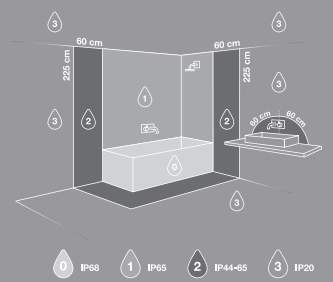

2310320003 彩盒 135 X 75 X 115mm

ALIKI

Item N°: 2310320003
Db: 2334597
Sort/Schwarz/Black/Svart/Noir/Zwart

Lumen	580lm
Dimmability	Dimmable
Wattage	8W LED
Light source	Fixed LED Module
CCT	2700K Warm white
IP class	IP44
Lifetime	40 000 hours
Voltage	220-240V - 50Hz
Class	Class II
Beam angle	38°
CRI	90
Mercury/Hg	0mg
Material	Aluminum
Tilt angle	20°

Height x Width x Depth COLOR BOX (CM)	NET WEIGHT COLOR BOX (KG)
11.5 x 13.5 x 7.5	0.041
GROSS WEIGHT COLOR BOX (KG)	VOLUME COLOR BOX (CBM)
0.35	0.0012