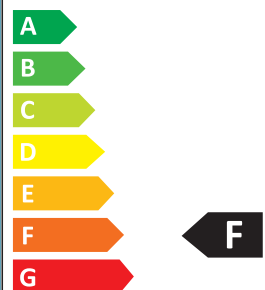

nordlux®

Nordlux
2310320003

8 kWh/1000h