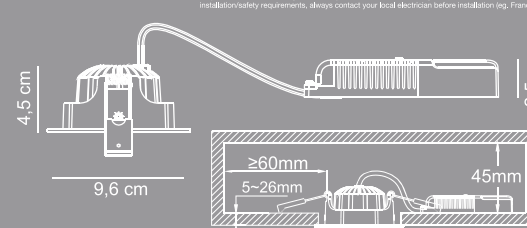

2310320003 彩盒 135 X 75 X 115mm

ALIKI

Item N°: 2310320003
Db: 2334597
Sort/Schwarz/Black/Svart/Noir/Zwart

Lumen	580lm
Dimmability	Dimmable
Wattage	8W LED
Light source	Fixed LED Module
CCT	2700K Warm white
IP class	IP44
Lifetime	40 000 hours
Voltage	220-240V - 50Hz
Class	Class II
Beam angle	38°
CRI	90
Mercury/Hg	0mg
Material	Aluminum
Tilt angle	20°

Height x Width x Depth COLOR BOX (CM)	NET WEIGHT COLOR BOX (KG)
11.5 x 13.5 x 7.5	0.041
GROSS WEIGHT COLOR BOX (KG)	VOLUME COLOR BOX (CBM)
0.35	0.0012