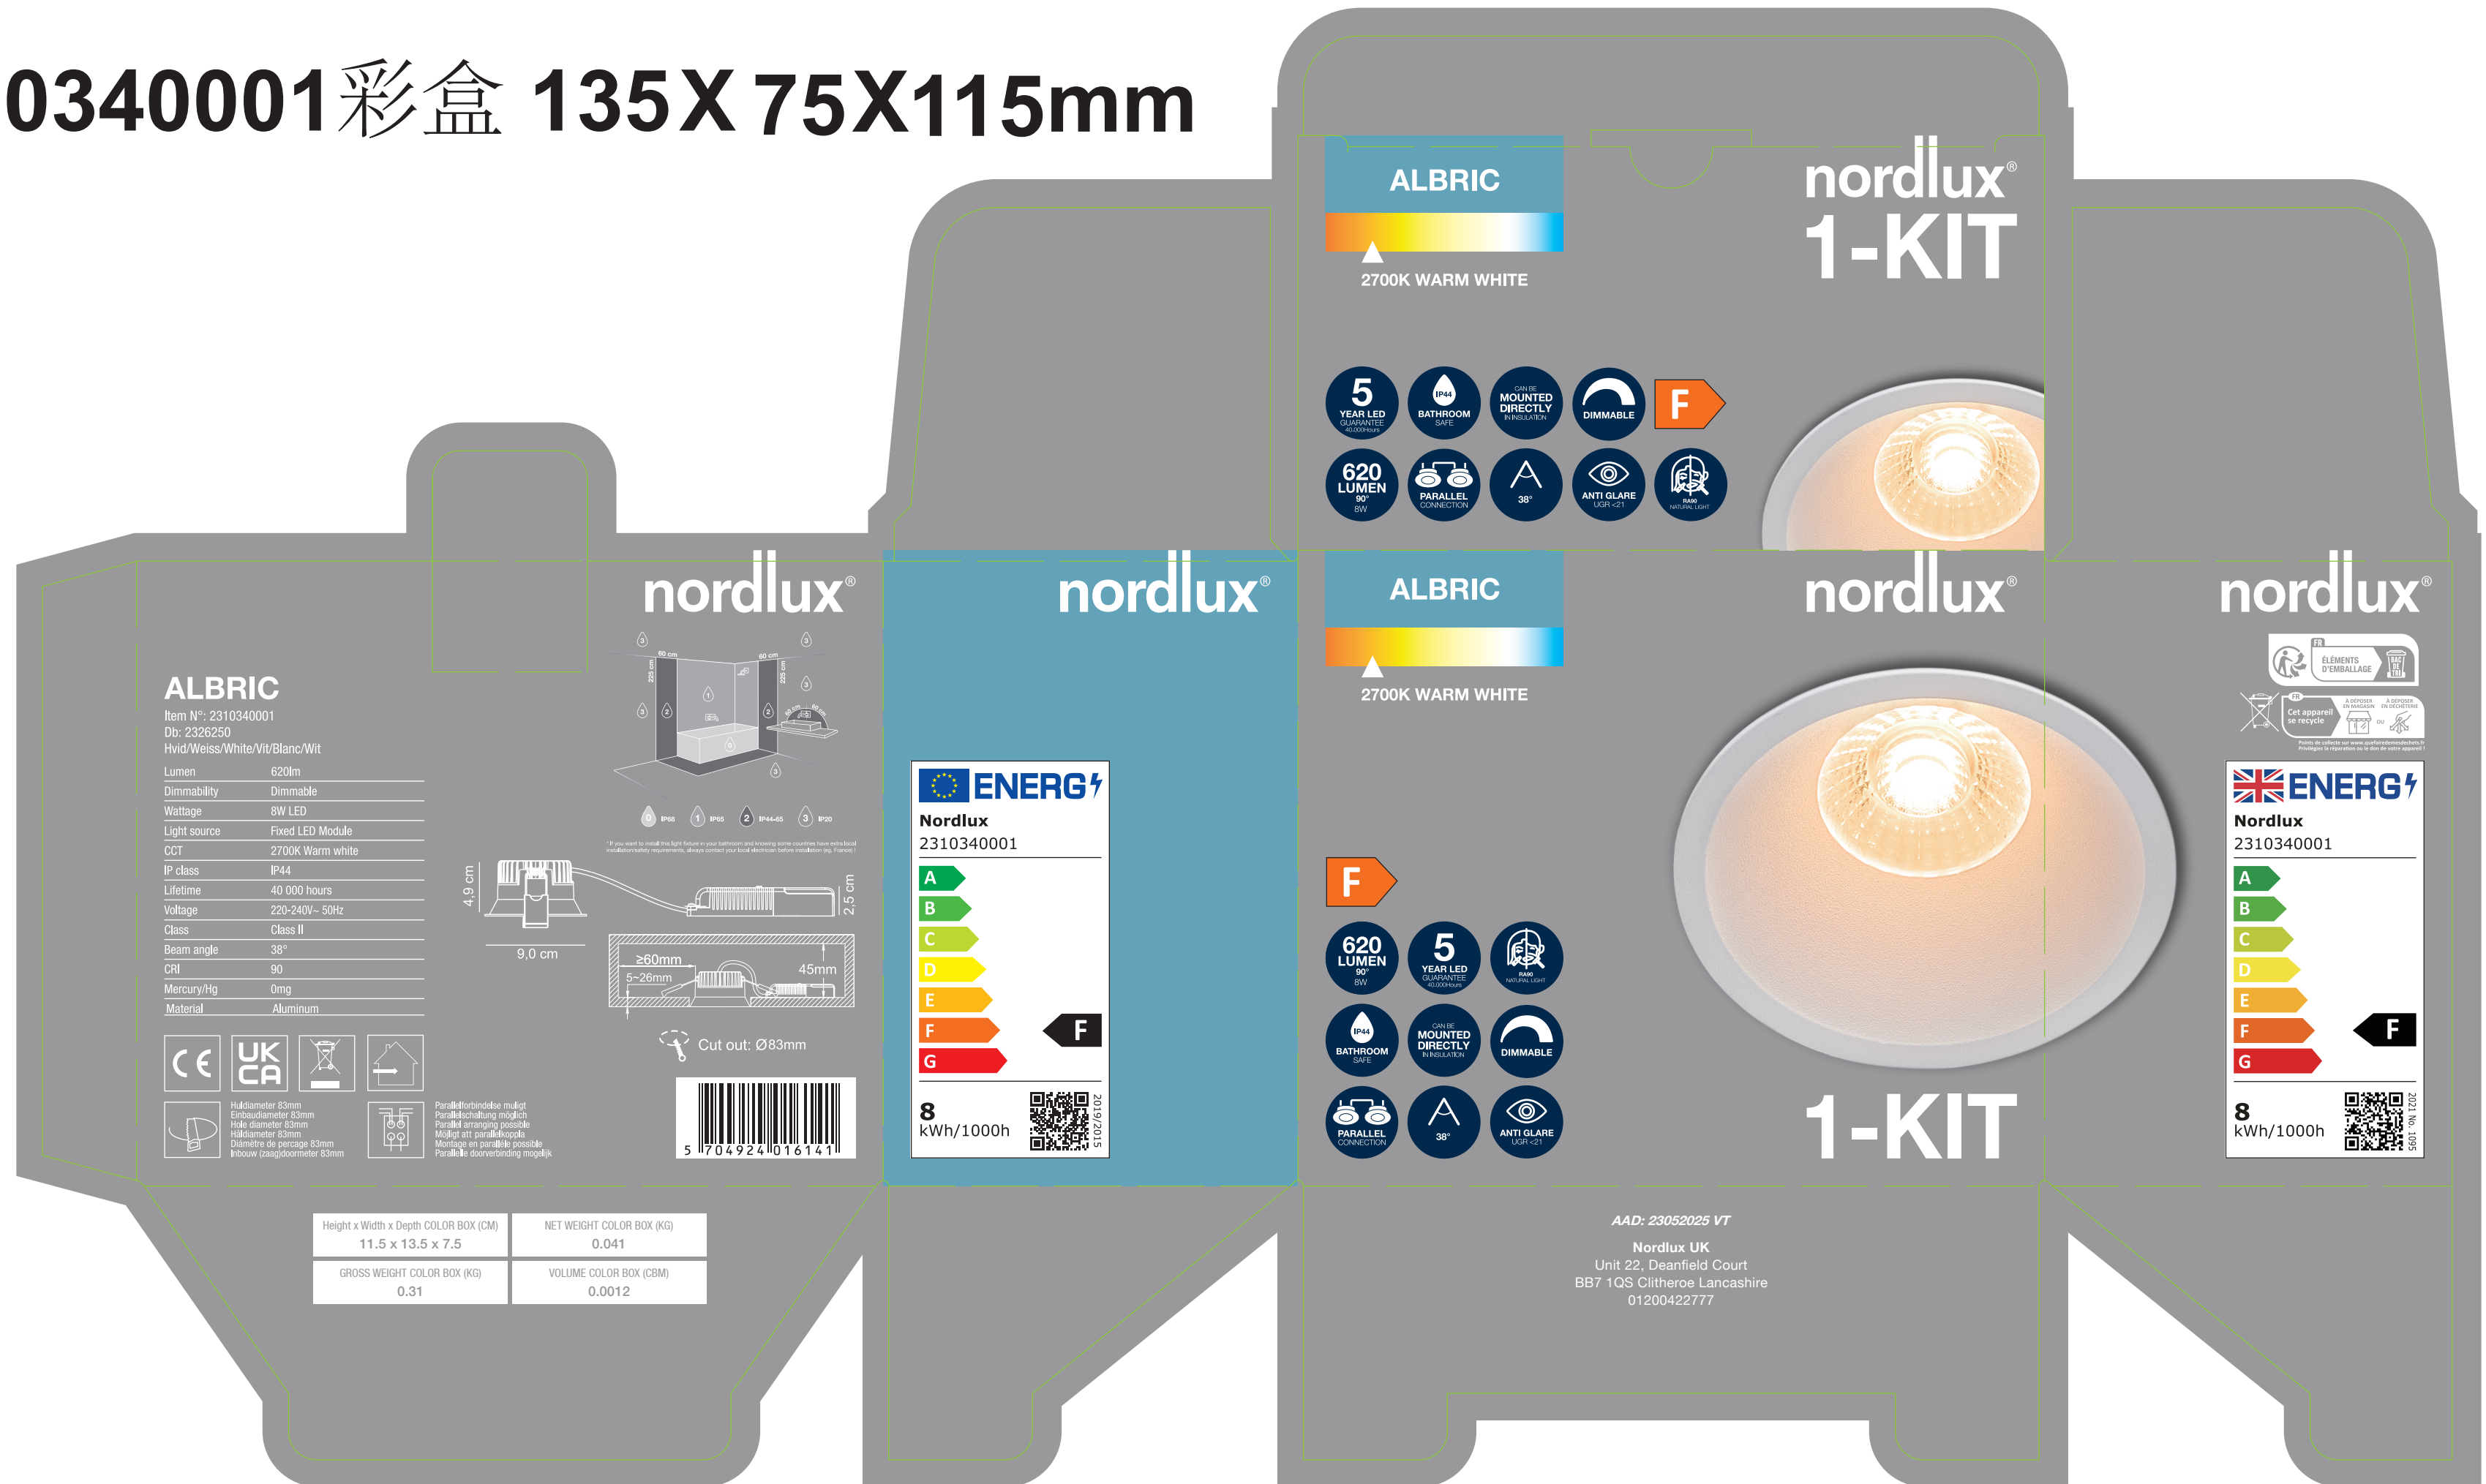

2310340001 彩盒 135X75X115mm

ALBRIC

Item N°: 2310340001
Db: 2326250
Hvid/Weiss/White/Vit/Blanc/Wit

Lumen	620lm
Dimmability	Dimmable
Wattage	8W LED
Light source	Fixed LED Module
CCT	2700K Warm white
IP class	IP44
Lifetime	40 000 hours
Voltage	220-240V - 50Hz
Class	Class II
Beam angle	38°
CRI	90
Mercury/Hg	0mg
Material	Aluminum

Height x Width x Depth COLOR BOX (CM)	NET WEIGHT COLOR BOX (KG)
11.5 x 13.5 x 7.5	0.041
GROSS WEIGHT COLOR BOX (KG)	VOLUME COLOR BOX (CBM)
0.31	0.0012

ENERGY
Nordlux
2310340001

A
B
C
D
E
F
G

8 kWh/1000h

2019/2015

F

620 LUMEN 90° SW
5 YEAR LED GUARANTEED 40000HRS
CAN BE MOUNTED DIRECTLY IN INSULATION
DIMMABLE
IP44 BATHROOM SAFE
PARALLEL CONNECTION
38°
ANTI GLARE UGR <21

AAD: 23052025 VT
Nordlux UK
Unit 22, Deanfield Court
BB7 1QS Clitheroe Lancashire
01200422777

ENERGY
Nordlux
2310340001

A
B
C
D
E
F
G

8 kWh/1000h

2021 No. 1595