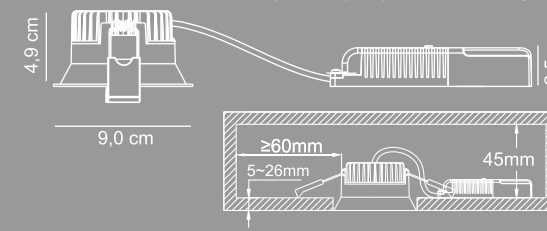

Height x Width x Depth COLOR BOX (CM)	NET WEIGHT COLOR BOX (KG)
11.5 x 13.5 x 7.5	0.041
GROSS WEIGHT COLOR BOX (KG)	VOLUME COLOR BOX (CBM)
0.31	0.0012

ENERGY
Nordlux
2310340001

A
B
C
D
E
F
G

8 kWh/1000h

2019/2015

F

620 LUMEN 90° SW
5 YEAR LED GUARANTEED 40000HRS
CAN BE MOUNTED DIRECTLY IN INSULATION
DIMMABLE
IP44 BATHROOM SAFE
PARALLEL CONNECTION
38°
ANTI GLARE UGR <21

AAD: 23052025 VT
Nordlux UK
Unit 22, Deanfield Court
BB7 1QS Clitheroe Lancashire
01200422777

ENERGY
Nordlux
2310340001

A
B
C
D
E
F
G

8 kWh/1000h

2021 No. 1595