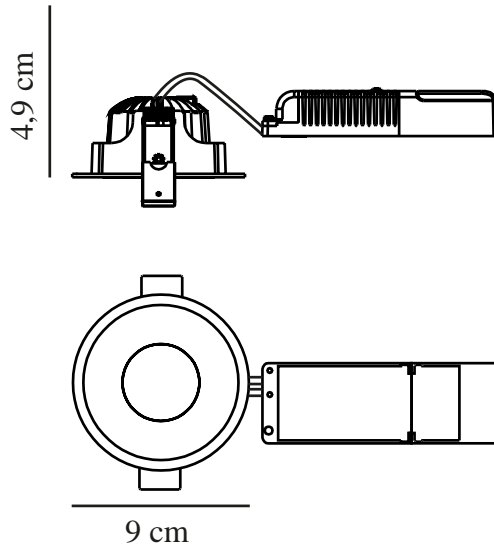

ALBRIC | DOWNLIGHT | BLACK

2310340003

nordlux®