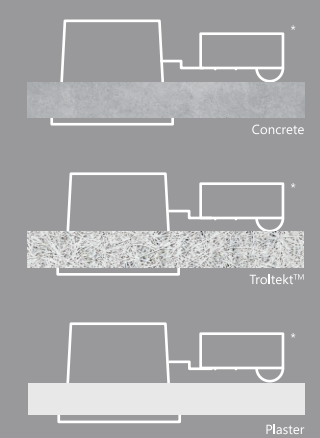

Kippingsgrat: 15°
Schwenkwinkel: bis 15°
Angle of tilt: 15°
Lámpara inclinable: 15°
Degré de déviation: 15°
Kantschuif: 15°
Høikilometer 83mm
Einbaudiameter 83mm
Høikilometer 83mm
Høikilometer 83mm
Diameter de perçage: 83mm
Borehole diameter: 83mm

Height x Width x Depth COLOR BOX (CM)	NET WEIGHT COLOR BOX (KG)
12 x 12 x 10.5	0.10
GROSS WEIGHT COLOR BOX (KG)	VOLUME COLOR BOX (CBM)
0.38	0.0015

AAD: 13122023 KT

Nordlux UK
Unit 22, Deanfield Court
B87 10S Clitheroe Lancashire
01200422777

Easy installation in all ceilings