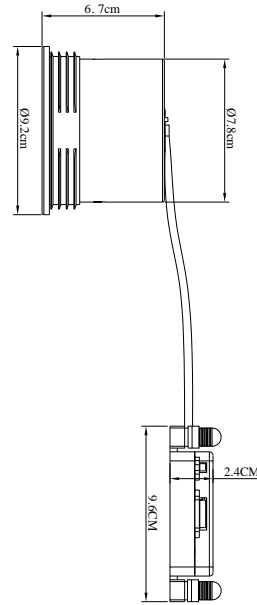

SORINA | DOWNLIGHT | WHITE

2310360001

nordlux®

Voltage (V): 220-240 Volt
IP degree: IP20
Maximum bulb wattage (W): 10W
Class (Class 1, Class 2, Class 3):
Class 2 (Double isolated)
Socket type: GU10
Parallel connection: True

Height (cm): 6.7
Shade Diameter (cm): 9.2
Projection (cm): 6.7
Mount directly into insulation:
False
Tilt Angle (°): 15
Turning Angle (°): 170

Pcs Per Master Carton: 3
Sales Box Height (cm): 10.5
Sales Box Width(cm): 12
Sales Box Depth (cm): 12
Sales Box Volume m³ : 0.0015
Product net weight (kg): 0.28

Primary material: Metal
Secondary material: Plastic
Colour of the cable: Blue & brown
Length of the cable (cm): 20
Is the cable replaceable: False
Colour: White

EAN: 5704924016158
TUN: 2326252
Item Number: 2310360001