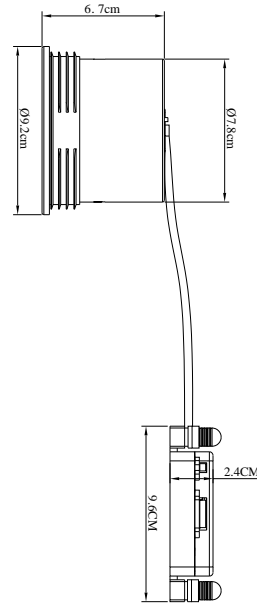

# SORINA | DOWNLIGHT | WHITE

2310360001

nordlux®

Voltage (V): 220-240 Volt  
IP degree: IP20  
Maximum bulb wattage (W): 10W  
Class (Class 1, Class 2, Class 3):  
Class 2 (Double isolated)  
Socket type: GU10  
Parallel connection: True

Height (cm): 6.7  
Shade Diameter (cm): 9.2  
Projection (cm): 6.7  
Mount directly into insulation:  
False  
Tilt Angle (°): 15  
Turning Angle (°): 170

Pcs Per Master Carton: 3  
Sales Box Height (cm): 10.5  
Sales Box Width(cm): 12  
Sales Box Depth (cm): 12  
Sales Box Volume m<sup>3</sup> : 0.0015  
Product net weight (kg): 0.28

Primary material: Metal  
Secondary material: Plastic  
Colour of the cable: Blue & brown  
Length of the cable (cm): 20  
Is the cable replaceable: False  
Colour: White

EAN: 5704924016158  
TUN: 2326252  
Item Number: 2310360001