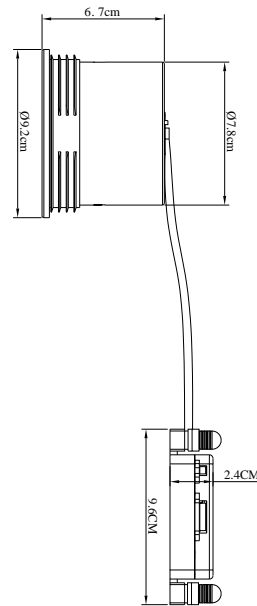

SORINA | DOWNLIGHT | BLACK

2310360003

nordlux®

Voltage (V): 220-240 Volt
IP degree: IP20
Maximum bulb wattage (W): 10W
Class (Class 1, Class 2, Class 3):
Class 2 (Double isolated)
Socket type: GU10
Parallel connection: True

Height (cm): 6.7
Shade Diameter (cm): 9.2
Projection (cm): 6.7
Mount directly into insulation:
False
Tilt Angle (°): 15
Turning Angle (°): 170

Pcs Per Master Carton: 3
Sales Box Height (cm): 10.5
Sales Box Width(cm): 12
Sales Box Depth (cm): 12
Sales Box Volume m³ : 0.0015
Product net weight (kg): 0.28

Primary material: Metal
Secondary material: Plastic
Colour of the cable: Blue & brown
Length of the cable (cm): 20
Is the cable replaceable: False
Colour: Black

EAN: 5704924016165
TUN: 2326253
Item Number: 2310360003