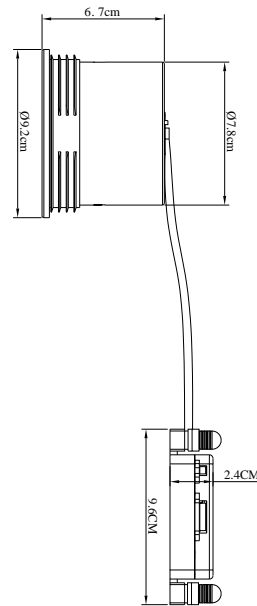

# SORINA | DOWNLIGHT | BLACK

2310360003

nordlux®

Voltage (V): 220-240 Volt  
IP degree: IP20  
Maximum bulb wattage (W): 10W  
Class (Class 1, Class 2, Class 3):  
Class 2 (Double isolated)  
Socket type: GU10  
Parallel connection: True

Height (cm): 6.7  
Shade Diameter (cm): 9.2  
Projection (cm): 6.7  
Mount directly into insulation:  
False  
Tilt Angle (°): 15  
Turning Angle (°): 170

Pcs Per Master Carton: 3  
Sales Box Height (cm): 10.5  
Sales Box Width(cm): 12  
Sales Box Depth (cm): 12  
Sales Box Volume m<sup>3</sup> : 0.0015  
Product net weight (kg): 0.28

Primary material: Metal  
Secondary material: Plastic  
Colour of the cable: Blue & brown  
Length of the cable (cm): 20  
Is the cable replaceable: False  
Colour: Black

EAN: 5704924016165  
TUN: 2326253  
Item Number: 2310360003