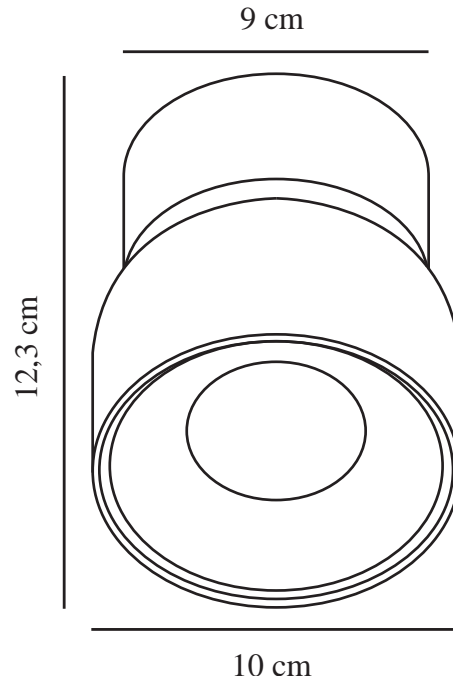

PITCHER | SPOT LIGHT | WHITE

2310400101

nordlux®

Voltage (V): 220-240 Volt
IP degree: IP20
Maximum bulb wattage (W): 50W
Class (Class 1, Class 2, Class 3):
Class 2 (Double isolated)
Socket type: GU10
Parallel connection: True

Primary material: Metal
Colour: White

Height (cm): 12.3
Shade Diameter (cm): 10
Tilt Angle (°): 55
Turning Angle (°): 350
EAN: 5704924016172
TUN: 2326269
Item Number: 2310400101

Pcs Per Master Carton: 6

- Smooth, rounded design
- Hidden tilt hinge
- Directional light

Pitcher has a smooth, rounded design with a hidden tilt hinge that enables you to angle the light in all directions. Place multiple spots in a long hallway, or use it to accentuate certain interior details, e.g. a gallery wall.