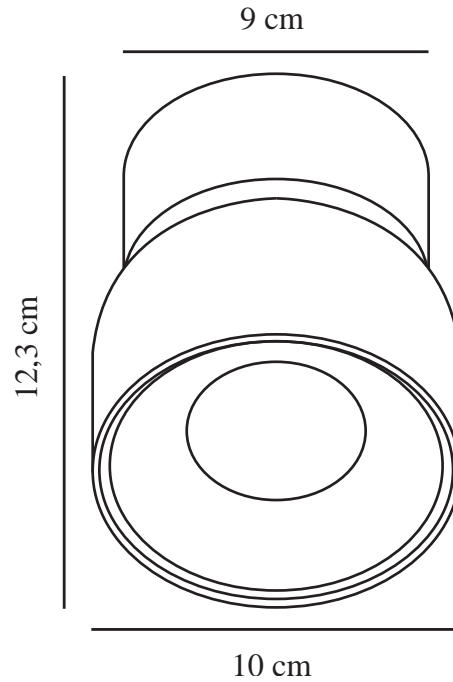

PITCHER | SPOT LIGHT | BLACK

2310400103

nordlux®

Voltage (V): 220-240 Volt
IP degree: IP20
Maximum bulb wattage (W): 10W
Class (Class 1, Class 2, Class 3):
Class 2 (Double isolated)
Socket type: GU10
Parallel connection: False

Primary material: Metal
Colour of the cable: Blue & brown
Length of the cable (cm): 20
Is the cable replaceable: False
Colour: Black

Height (cm): 12.3
Shade Diameter (cm): 10
Tilt Angle (°): 55
Turning Angle (°): 350

EAN: 5704924016189
TUN: 2326270
Item Number: 2310400103
Pcs Per Master Carton: 3

Sales Box Height (cm): 13.5
Sales Box Width(cm): 11.5
Sales Box Depth (cm): 11.5
Sales Box Volume m³ : 0.0018
Product net weight (kg): 0.525

- Smooth, rounded design
- Hidden tilt hinge
- Directional light

Pitcher has a smooth, rounded design with a hidden tilt hinge that enables you to angle the light in all directions. Place multiple spots in a long hallway, or use it to accentuate certain interior details, e.g. a gallery wall.