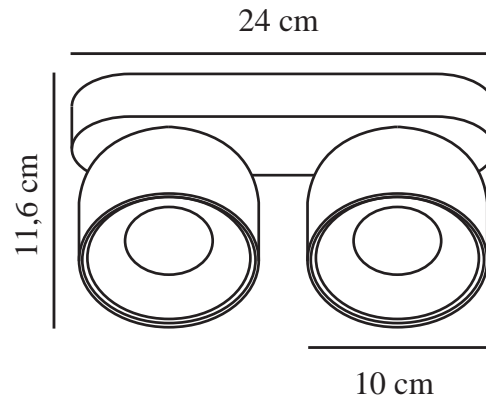

PITCHER 2-SPOT | SPOT LIGHT | WHITE

2310410101

nordlux®

Voltage (V): 220-240 Volt
IP degree: IP20
Maximum bulb wattage (W):
2*10W
Class (Class 1, Class 2, Class 3):
Class 2 (Double isolated)
Socket type: GU10
Parallel connection: True

Primary material: Metal
Colour of the cable: Blue & brown
Length of the cable (cm): 20
Surface material of the cable:
Plastic
Is the cable replaceable: False

Colour: White
Height (cm): 11.6
Shade Diameter (cm): 10
Length (cm): 24
Tilt Angle (°): 55
Turning Angle (°): 350

EAN: 5704924016196
TUN: 2326263
Item Number: 2310410101

Pcs Per Master Carton: 3
Sales Box Height (cm): 13
Sales Box Width(cm): 29.5
Sales Box Depth (cm): 11.5
Sales Box Volume m³ : 0.0044
Product net weight (kg): 0.97

- Smooth, rounded design
- Hidden tilt hinge
- Directional light

Pitcher has a smooth, rounded design with a hidden tilt hinge that enables you to angle the light in all directions. Place the spots in a long hallway or use it to accentuate certain interior details, e.g. a gallery wall.