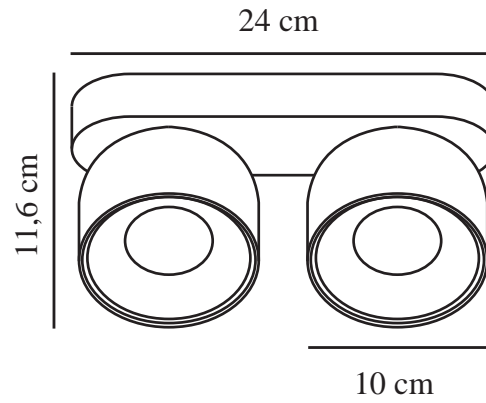

# PITCHER 2-SPOT | SPOT LIGHT | WHITE

2310410101

nordlux®

Voltage (V): 220-240 Volt  
IP degree: IP20  
Maximum bulb wattage (W):  
2x50W  
Class (Class 1, Class 2, Class 3):  
Class 2 (Double isolated)  
Socket type: GU10  
Parallel connection: True

Primary material: Metal  
Colour: White

Height (cm): 11.6  
Shade Diameter (cm): 10  
Length (cm): 24  
Tilt Angle (°): 55  
Turning Angle (°): 350

EAN: 5704924016196  
TUN: 2326263  
Item Number: 2310410101

Pcs Per Master Carton: 3

- Smooth, rounded design
- Hidden tilt hinge
- Directional light

Pitcher has a smooth, rounded design with a hidden tilt hinge that enables you to angle the light in all directions. Place the spots in a long hallway or use it to accentuate certain interior details, e.g. a gallery wall.