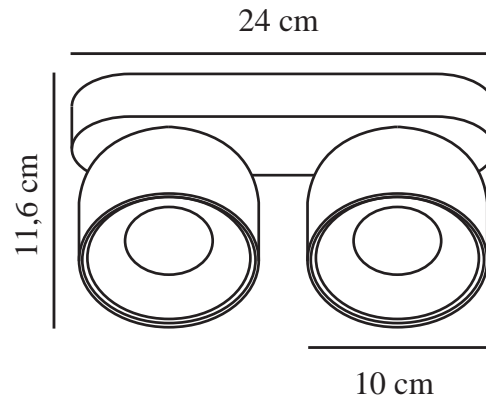

# PITCHER 2-SPOT | SPOT LIGHT | BLACK

2310410103

nordlux®

Voltage (V): 220-240 Volt  
IP degree: IP20  
Maximum bulb wattage (W):  
2x50W  
Class (Class 1, Class 2, Class 3):  
Class 2 (Double isolated)  
Socket type: GU10  
Parallel connection: True

Primary material: Metal  
Colour: Black

Height (cm): 11.6  
Shade Diameter (cm): 10  
Length (cm): 24  
Tilt Angle (°): 55  
Turning Angle (°): 350

EAN: 5704924016202  
TUN: 2326264  
Item Number: 2310410103

Pcs Per Master Carton: 3

- Smooth, rounded design
- Hidden tilt hinge
- Directional light

Pitcher has a smooth, rounded design with a hidden tilt hinge that enables you to angle the light in all directions. Place the spots in a long hallway or use it to accentuate certain interior details, e.g. a gallery wall.