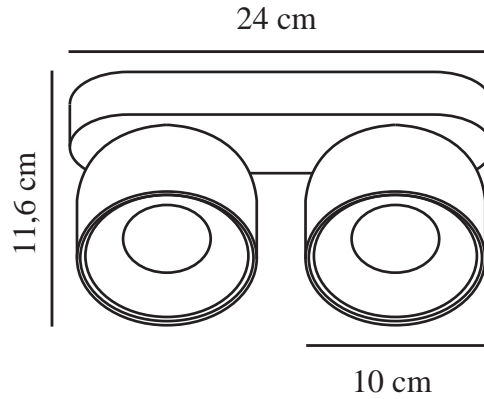

PITCHER 2-SPOT | SPOT LIGHT | BLACK

2310410103

nordlux®

Voltage (V): 220-240 Volt
IP degree: IP20
Maximum bulb wattage (W):
2*10W
Class (Class 1, Class 2, Class 3):
Class 2 (Double isolated)
Socket type: GU10
Parallel connection: True

Primary material: Metal
Colour of the cable: Blue & brown
Length of the cable (cm): 20
Surface material of the cable:
Plastic
Is the cable replaceable: False

Colour: Black
Height (cm): 11.6
Shade Diameter (cm): 10
Length (cm): 24
Tilt Angle (°): 55
Turning Angle (°): 350

EAN: 5704924016202
TUN: 2326264
Item Number: 2310410103

Pcs Per Master Carton: 3
Sales Box Height (cm): 13
Sales Box Width(cm): 29.5
Sales Box Depth (cm): 11.5
Sales Box Volume m³ : 0.0044
Product net weight (kg): 1.05

- Smooth, rounded design
- Hidden tilt hinge
- Directional light

Pitcher has a smooth, rounded design with a hidden tilt hinge that enables you to angle the light in all directions. Place the spots in a long hallway or use it to accentuate certain interior details, e.g. a gallery wall.