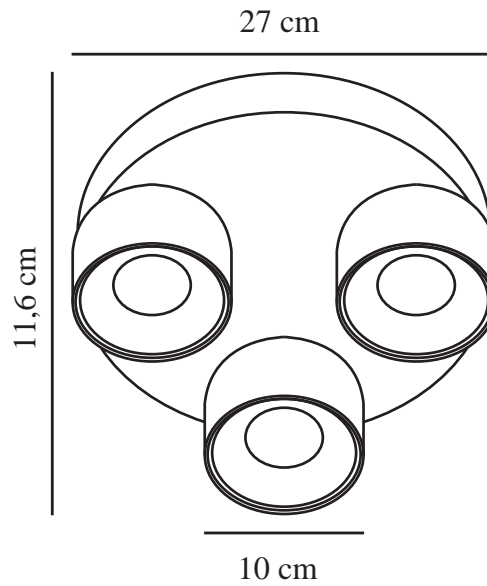

PITCHER 3-RONDEL | SPOT LIGHT | WHITE

2310420101

nordlux®

Voltage (V): 220-240 Volt
IP degree: IP20
Maximum bulb wattage (W):
3*10W
Class (Class 1, Class 2, Class 3):
Class 2 (Double isolated)
Socket type: GU10
Parallel connection: True

Primary material: Metal
Colour of the cable: Blue & brown
Length of the cable (cm): 20
Surface material of the cable:
Plastic
Is the cable replaceable: False

Colour: White
Height (cm): 11.6
Shade Diameter (cm): 10
Tilt Angle (°): 55
Turning Angle (°): 350

EAN: 5704924016219
TUN: 2326265
Item Number: 2310420101

Pcs Per Master Carton: 3
Sales Box Height (cm): 13
Sales Box Width(cm): 29
Sales Box Depth (cm): 29
Sales Box Volume m³ : 0.0109
Product net weight (kg): 1.59

- Smooth, rounded design
- Hidden tilt hinge
- Directional light

Pitcher has a smooth, rounded design with a hidden tilt hinge that enables you to angle the light in all directions. Place the spots in a hallway, corridor or office and angle the light in the direction you prefer.