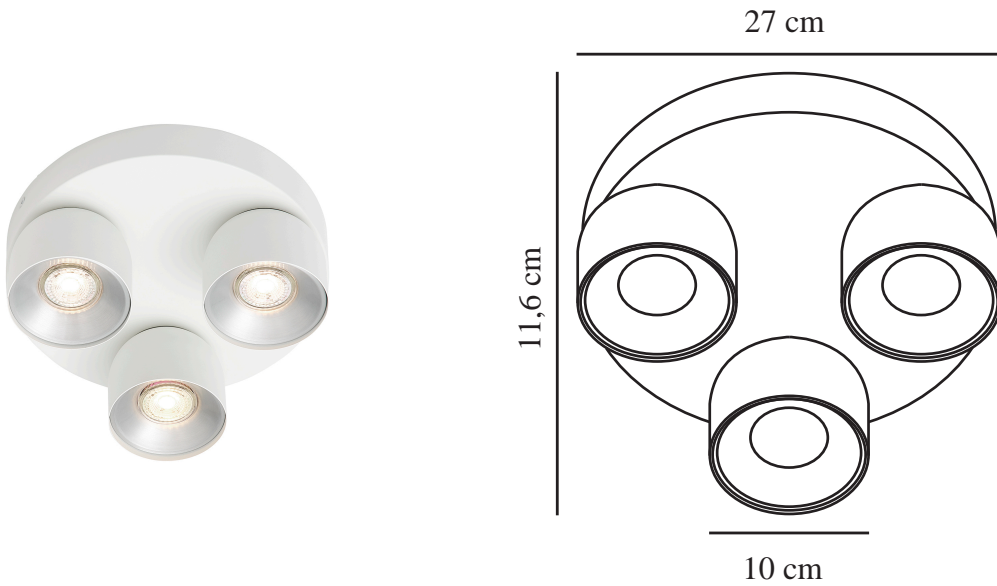

PITCHER 3-RONDEL | SPOT LIGHT | WHITE

2310420101

nordlux®

Voltage (V): 220-240 Volt
IP degree: IP20
Maximum bulb wattage (W):
3x50W
Class (Class 1, Class 2, Class 3):
Class 2 (Double isolated)
Socket type: GU10
Parallel connection: True

Height (cm): 11.6
Shade Diameter (cm): 10
Tilt Angle (°): 55
Turning Angle (°): 350
EAN: 5704924016219
TUN: 2326265
Item Number: 2310420101

Pcs Per Master Carton: 3

Primary material: Metal
Colour: White

- Smooth, rounded design
- Hidden tilt hinge
- Directional light

Pitcher has a smooth, rounded design with a hidden tilt hinge that enables you to angle the light in all directions. Place the spots in a hallway, corridor or office and angle the light in the direction you prefer.