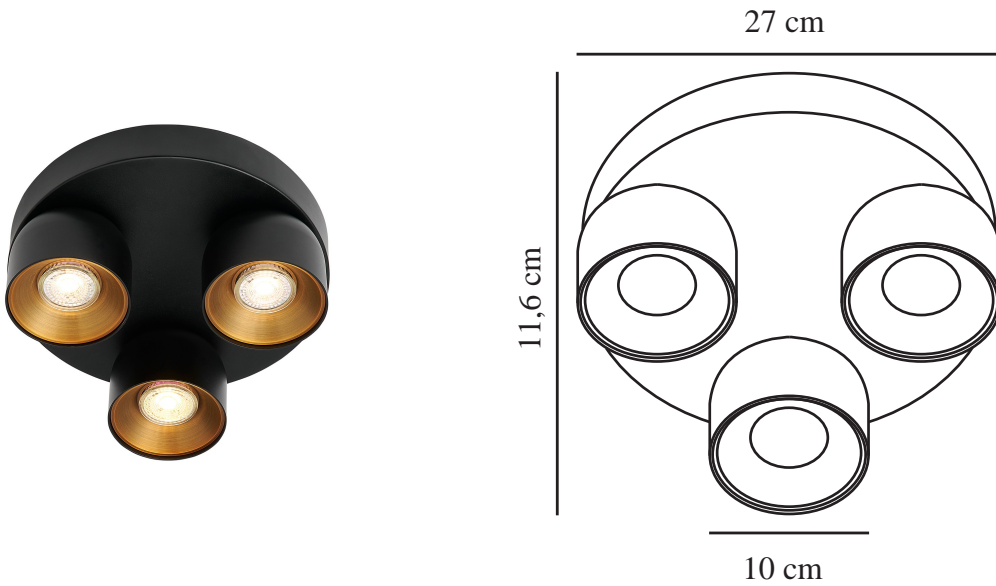

PITCHER 3-RONDEL | SPOT LIGHT | BLACK

2310420103

nordlux®

Voltage (V): 220-240 Volt
IP degree: IP20
Maximum bulb wattage (W):
3*10W
Class (Class 1, Class 2, Class 3):
Class 2 (Double isolated)
Socket type: GU10
Parallel connection: True

Primary material: Metal
Colour of the cable: Blue & brown
Length of the cable (cm): 20
Is the cable replaceable: False
Colour: Black

Height (cm): 11.6
Shade Diameter (cm): 10
Tilt Angle (°): 55
Turning Angle (°): 350

EAN: 5704924016226
TUN: 2326266
Item Number: 2310420103
Pcs Per Master Carton: 3

Sales Box Height (cm): 13
Sales Box Width(cm): 29
Sales Box Depth (cm): 29
Sales Box Volume m³ : 0.0109
Product net weight (kg): 1.74

- Smooth, rounded design
- Hidden tilt hinge
- Directional light

Pitcher has a smooth, rounded design with a hidden tilt hinge that enables you to angle the light in all directions. Place the spots in a hallway, corridor or office and angle the light in the direction you prefer.