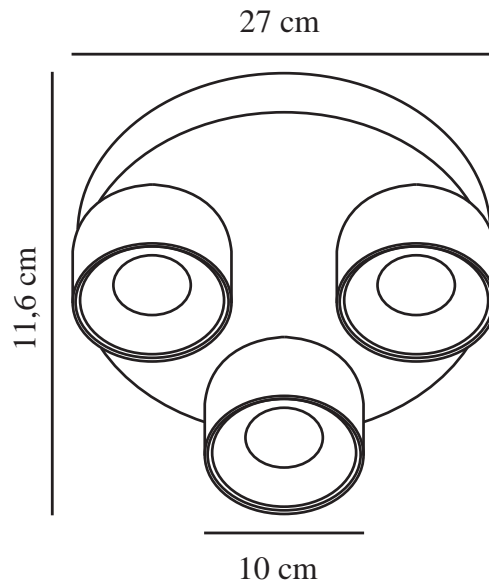

PITCHER 3-RONDEL | SPOT LIGHT | BLACK

2310420103

nordlux®

Voltage (V): 220-240 Volt
IP degree: IP20
Maximum bulb wattage (W):
3x50W
Class (Class 1, Class 2, Class 3):
Class 2 (Double isolated)
Socket type: GU10
Parallel connection: True

Height (cm): 11.6
Shade Diameter (cm): 10
Tilt Angle (°): 55
Turning Angle (°): 350
EAN: 5704924016226
TUN: 2326266
Item Number: 2310420103

Pcs Per Master Carton: 3

Primary material: Metal
Colour: Black

- Smooth, rounded design
- Hidden tilt hinge
- Directional light

Pitcher has a smooth, rounded design with a hidden tilt hinge that enables you to angle the light in all directions. Place the spots in a hallway, corridor or office and angle the light in the direction you prefer.