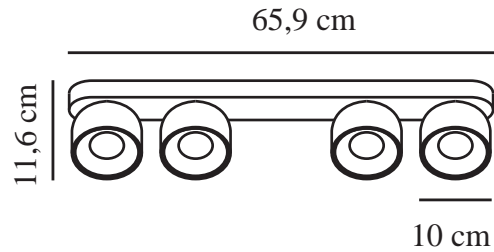

PITCHER 4-SPOT | SPOT LIGHT | WHITE

2310430101

nordlux®

Voltage (V): 220-240 Volt
IP degree: IP20
Maximum bulb wattage (W):
4*10W
Class (Class 1, Class 2, Class 3):
Class 2 (Double isolated)
Socket type: GU10
Parallel connection: True

Primary material: Metal
Colour of the cable: Blue & brown
Length of the cable (cm): 20
Surface material of the cable:
Plastic
Is the cable replaceable: False

Colour: White
Height (cm): 11.6
Shade Diameter (cm): 10
Length (cm): 66
Tilt Angle (°): 55
Turning Angle (°): 350

EAN: 5704924016233
TUN: 2326267
Item Number: 2310430101

Pcs Per Master Carton: 3
Sales Box Height (cm): 13
Sales Box Width(cm): 67.5
Sales Box Depth (cm): 11.5
Sales Box Volume m³ : 0.0101
Product net weight (kg): 2.155