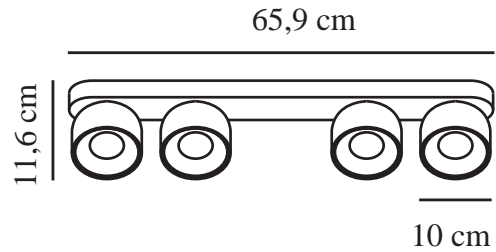

# PITCHER 4-SPOT | SPOT LIGHT | BLACK

2310430103

nordlux®

Voltage (V): 220-240 Volt  
IP degree: IP20  
Maximum bulb wattage (W):  
4x50W  
Class (Class 1, Class 2, Class 3):  
Class 2 (Double isolated)  
Socket type: GU10  
Parallel connection: True

Primary material: Metal  
Colour: Black

Height (cm): 11.6  
Shade Diameter (cm): 10  
Length (cm): 65.9  
Tilt Angle (°): 55  
Turning Angle (°): 350

EAN: 5704924016240  
TUN: 2326268  
Item Number: 2310430103