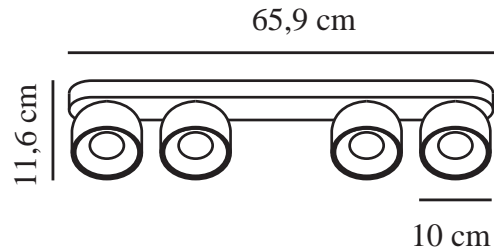

PITCHER 4-SPOT | SPOT LIGHT | BLACK

2310430103

nordlux®

Voltage (V): 220-240 Volt
IP degree: IP20
Maximum bulb wattage (W):
4*10W
Class (Class 1, Class 2, Class 3):
Class 2 (Double isolated)
Socket type: GU10
Parallel connection: True

Primary material: Metal
Colour of the cable: Blue & brown
Length of the cable (cm): 20
Surface material of the cable:
Plastic
Is the cable replaceable: False

Colour: Black
Height (cm): 11.6
Shade Diameter (cm): 10
Length (cm): 66
Tilt Angle (°): 55
Turning Angle (°): 350

EAN: 5704924016240
TUN: 2326268
Item Number: 2310430103

Pcs Per Master Carton: 3
Sales Box Height (cm): 13
Sales Box Width(cm): 67.5
Sales Box Depth (cm): 11.5
Sales Box Volume m³ : 0.0101
Product net weight (kg): 2.315