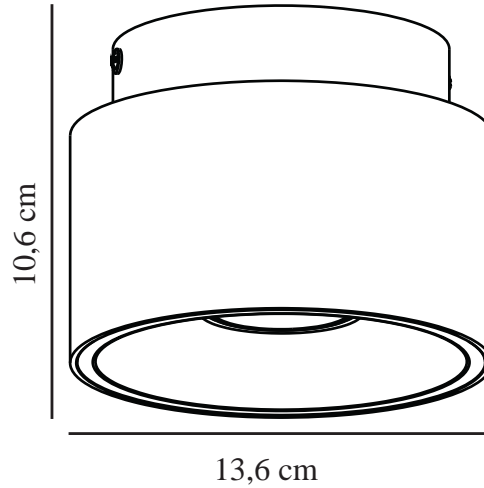

TORONE | SPOT LIGHT | BLACK

2310460103

nordlux®

Voltage (V): 220-240 Volt
IP degree: IP20
Maximum bulb wattage (W): 40
Class (Class 1, Class 2, Class 3):
Class 2 (Double isolated)
Socket type: GU10
Parallel connection: False

Primary material: Metal
Secondary material: Plastic
Colour: Black

Height (cm): 10.6
Shade Diameter (cm): 13.6
Tilt Angle (°): 24
Turning Angle (°): 350
EAN: 5704924016257
TUN: 2326272
Item Number: 2310460103

Pcs Per Master Carton: 3
Sales Box Height (cm): 15
Sales Box Width(cm): 17
Sales Box Depth (cm): 17
Sales Box Volume m³ : 0.0043
Product net weight (kg): 0.87

- Cool design • Hidden tilt hinge
- Directional light