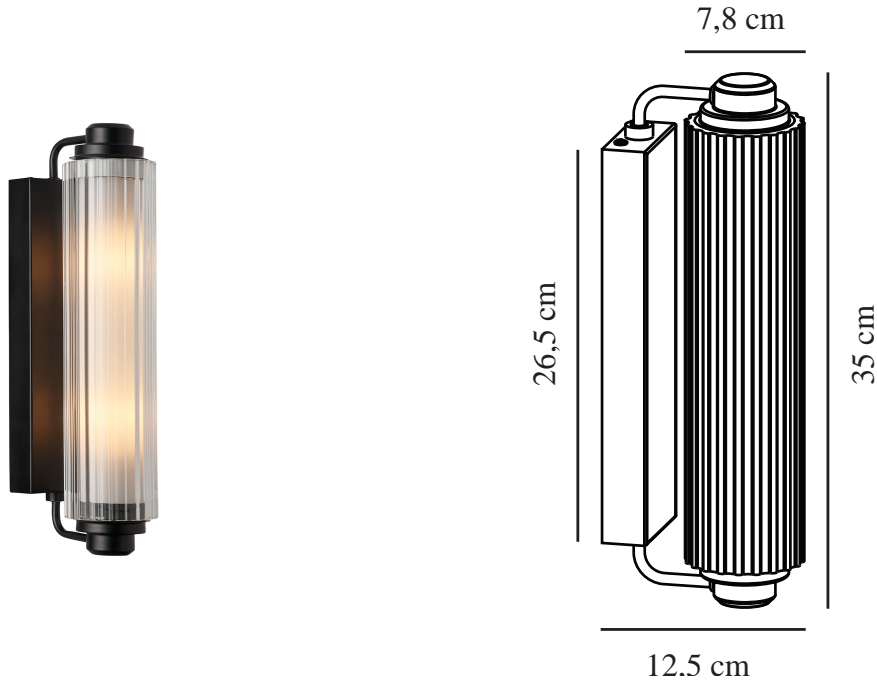

NIMAL DOUBLE | WALL LIGHT | BLACK

2310521003

nordlux®

Voltage (V): 220-240 Volt
IP degree: IP44
Maximum bulb wattage (W): 25
Class (Class 1, Class 2, Class 3):
Class 2 (Double isolated)
Socket type: E14
Parallel connection: False

Height (cm): 35
Shade Diameter (cm): 7.8
Projection (cm): 12.5
EAN: 5704924016295
TUN: 2326340
Item Number: 2310521003

Pcs Per Master Carton: 3
Sales Box Height (cm): 27
Sales Box Width(cm): 37
Sales Box Depth (cm): 21.5
Sales Box Volume m³ : 0.0215
Product net weight (kg): 2.3

Primary material: Glass
Secondary material: Metal
Colour: Black

• Suitable for the bathroom (IP44) • Decorative, ribbed glass

The Nimal series is produced in a round and elegant Art Deco design with a beautiful ribbed glass shade. The opal white diffuser ensures a pleasant light. This wall lamp creates the perfect ambience above or beside your bathroom mirror.