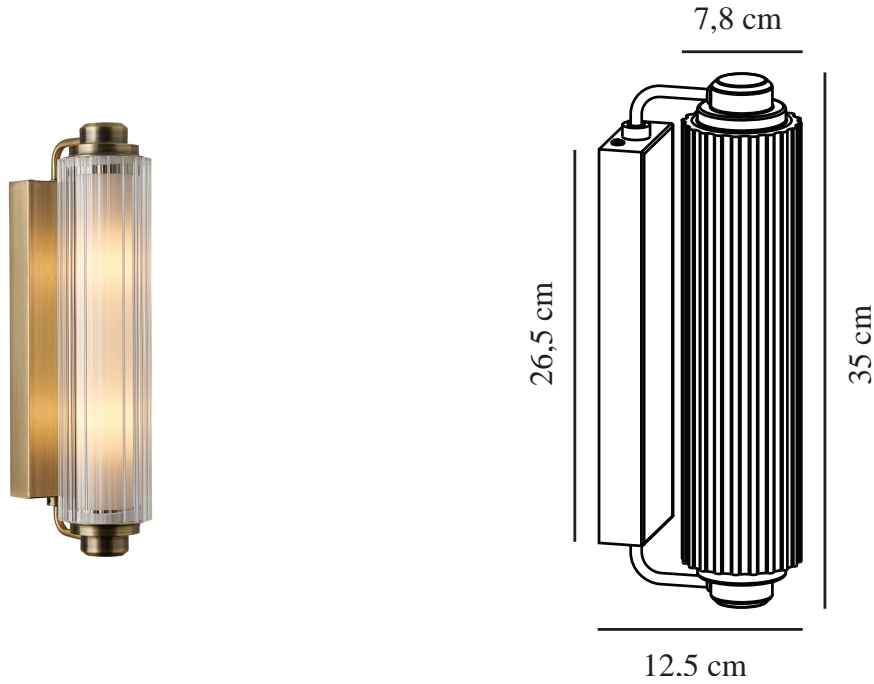

NIMAL DOUBLE | WALL LIGHT | BRASS

2310521035

nordlux®

Voltage (V): 220-240 Volt
IP degree: IP44
Maximum bulb wattage (W): 25
Class (Class 1, Class 2, Class 3):
Class 2 (Double isolated)
Socket type: E14
Parallel connection: False

Height (cm): 35
Shade Diameter (cm): 7.8
Projection (cm): 12.5
EAN: 5704924016301
TUN: 2326338
Item Number: 2310521035

Pcs Per Master Carton: 3
Sales Box Height (cm): 27
Sales Box Width(cm): 37
Sales Box Depth (cm): 21.5
Sales Box Volume m³ : 0.0215
Product net weight (kg): 2.3

Primary material: Glass
Secondary material: Metal
Colour: Brass

• Suitable for the bathroom (IP44) • Decorative, ribbed glass

The Nimal series is produced in a round and elegant Art Deco design with a beautiful ribbed glass shade. The opal white diffuser ensures a pleasant light. This wall lamp creates the perfect ambience above or beside your bathroom mirror.