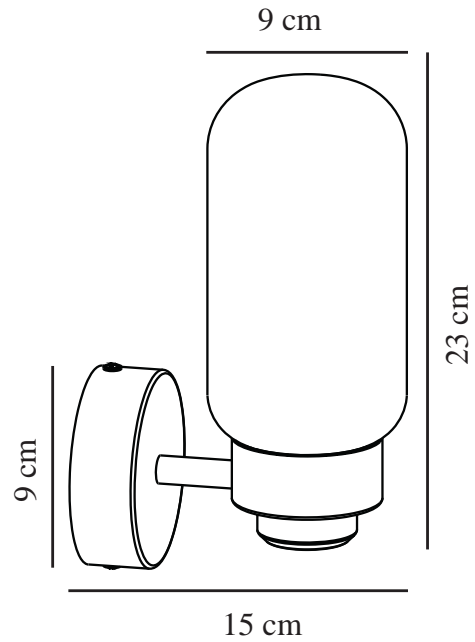

TUTAN | WALL LIGHT | BRASS

2310551035

nordlux®

Voltage (V): 220-240 Volt
IP degree: IP44
Maximum bulb wattage (W): 25
Class (Class 1, Class 2, Class 3):
Class 2 (Double isolated)
Socket type: E14
Parallel connection: False

Height (cm): 23
Shade Diameter (cm): 9
Projection (cm): 15
EAN: 5704924016318
TUN: 2326346
Item Number: 2310551035

Pcs Per Master Carton: 3
Sales Box Height (cm): 37
Sales Box Width(cm): 14.5
Sales Box Depth (cm): 14.5
Sales Box Volume m³ : 0.0078
Product net weight (kg): 0.84

Primary material: Glass
Secondary material: Metal
Colour: Brass

• Suitable for the bathroom (IP44) • Decorative, textured glass

Tutan has an elegant rounded design with clear Art Deco references. The textured glass ensures a pleasant light that is perfect next to your bathroom mirror. Add a decorative bulb to create your own design expression.