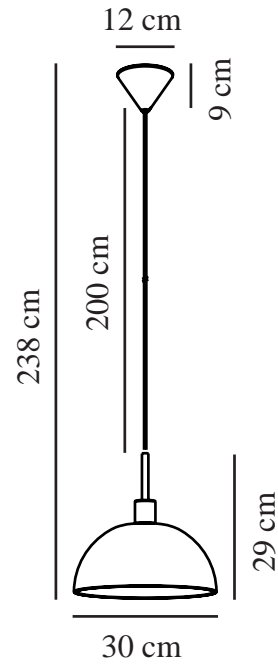

ELLEN 30 | PENDANT | OPAL WHITE

2312003001

nordlux®

Voltage (V): 220-240 Volt
IP degree: IP20
Maximum bulb wattage (W): 40W
Class (Class 1, Class 2, Class 3):
Class 2 (Double isolated)
Socket type: E27
Parallel connection: False

Height (cm): 29
Width (cm): 30
Shade Diameter (cm): 30
Length (cm): 30
Mount directly into insulation:
False

Pcs Per Master Carton: 3
Sales Box Height (cm): 34
Sales Box Width (cm): 34
Sales Box Depth (cm): 19
Sales Box Volume m³ : 0.022
Product net weight (kg): 1.25

Primary material: Glass
Secondary material: Metal
Colour of the cable: White
Length of the cable (cm): 200
Surface material of the cable:
Plastic
Is the cable replaceable: False
Colour: Opal white

EAN: 5704924015632
TUN: 2326280
Item Number: 2312003001