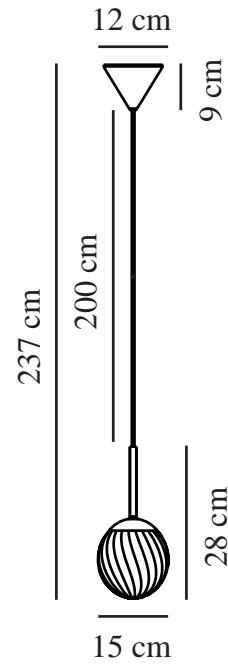

CHISELL 15 | PENDANT | BRASS

2312053035

nordlux®

Voltage (V): 220-240 Volt
IP degree: IP20
Maximum bulb wattage (W): 25W
Class (Class 1, Class 2, Class 3):
Class 2 (Double isolated)
Socket type: E14
Parallel connection: False

Height (cm): 28
Width (cm): 15
Shade Diameter (cm): 15
Length (cm): 15
Mount directly into insulation:
False

Pcs Per Master Carton: 3
Sales Box Height (cm): 22
Sales Box Width(cm): 17
Sales Box Depth (cm): 17
Sales Box Volume m³ : 0.0064
Product net weight (kg): 0.66

Primary material: Metal
Secondary material: Glass
Colour of the cable: White
Length of the cable (cm): 200
Surface material of the cable:
Textile
Is the cable replaceable: False
Colour: Brass

EAN: 5704924015649
TUN: 2326276
Item Number: 2312053035

• Glamorous Art Deco style • The swirled glass dome provides a beautiful light effect

Chisell draws inspiration from the glamorous Art Deco style and features modern brass and swirled glass. The swirled glass dome casts a beautiful light effect on the wall. Chisell can be used individually or in a cluster of several lamps together to create an interesting lighting effect.