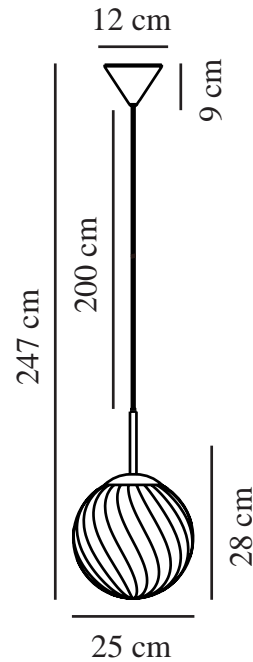

CHISELL 25 | PENDANT | BRASS

2312073035

nordlux®

Voltage (V): 220-240 Volt
IP degree: IP20
Maximum bulb wattage (W): 40W
Class (Class 1, Class 2, Class 3):
Class 2 (Double isolated)
Socket type: E27
Parallel connection: False

Height (cm): 38
Width (cm): 25
Shade Diameter (cm): 25
Lenght (cm): 25
Mount directly into insulation:
False

Pcs Per Master Carton: 3
Sales Box Height (cm): 32
Sales Box Width(cm): 30
Sales Box Depth (cm): 30
Sales Box Volume m³ : 0.0288
Product net weight (kg): 1.37

Primary material: Metal
Secondary material: Glass
Colour of the cable: White
Length of the cable (cm): 200
Surface material of the cable:
Textile
Is the cable replaceable: False
Colour: Brass

EAN: 5704924015656
TUN: 2326277
Item Number: 2312073035

• Glamorous Art Deco style • The swirled glass dome provides a beautiful light effect

Chisell draws inspiration from the glamorous Art Deco style and features modern brass and swirled glass. The swirled glass dome casts a beautiful light effect on the wall. Chisell can be used individually or in a cluster of several lamps together to create an interesting lighting effect.