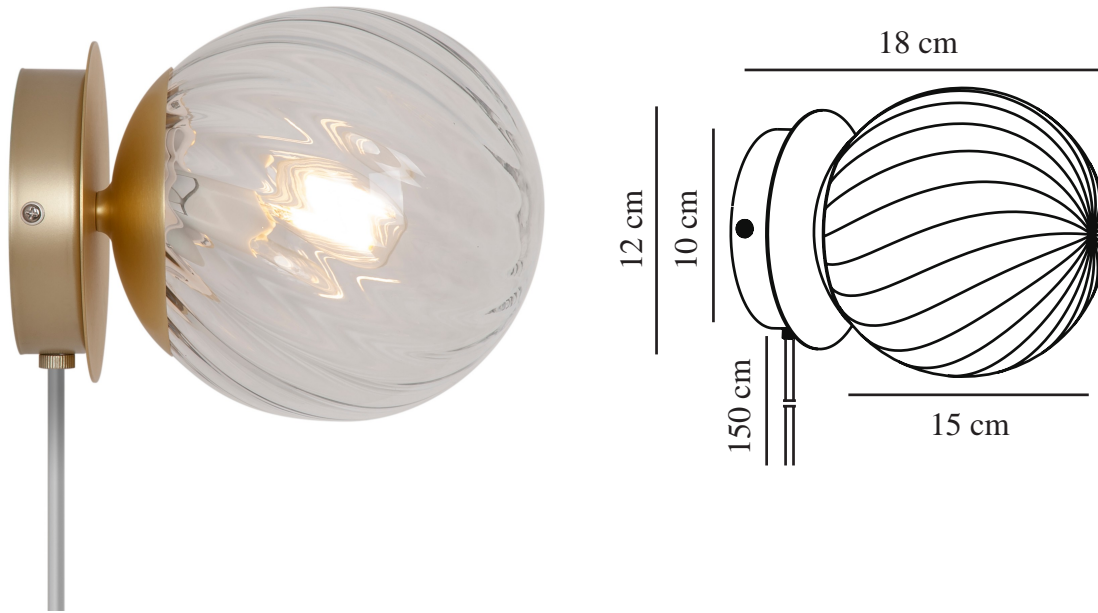

CHISELL | WALL LIGHT | BRASS

2312111035

nordlux®

Voltage (V): 220-240 Volt
IP degree: IP20
Maximum bulb wattage (W): 25W
Class (Class 1, Class 2, Class 3):
Class 2 (Double isolated)
Socket type: E14
Switch placement: On the cable
Parallel connection: False

Primary material: Metal
Secondary material: Glass
Colour of the cable: White
Length of the cable (cm): 150
Surface material of the cable:
Plastic
Is the cable replaceable: True
Colour: Brass

Height (cm): 15
Width (cm): 18
Shade Diameter (cm): 15
Outdoor base dimension (cm): 10
Length (cm): 18
Mount directly into insulation:
False

• Glamorous Art Deco style • The swirled glass dome provides a beautiful light effect

Chisell draws inspiration from the glamorous Art Deco style and features modern brass and swirled glass. The swirled glass dome creates a beautiful light effect on the wall. Use Chisell as a statement piece in your living room or as a luxurious bedside lamp.

The glass in this lamp is mouth-blown and has been individually hand crafted. Due to this unique process, air bubbles may appear in the glass and the thickness of the glass can also vary. This gives the glass its character and vivid appearance.