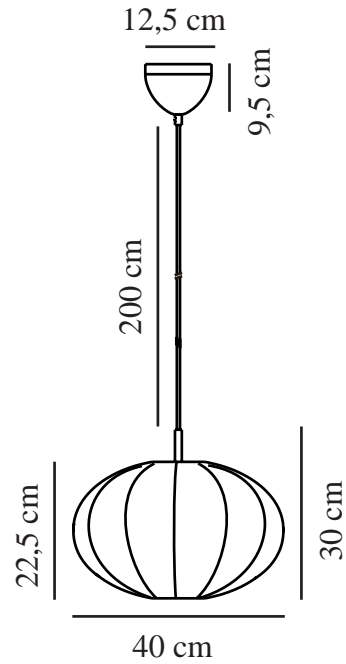

# AERON 40 | PENDANT | WHITE

2312153001

nordlux®

Voltage (V): 220-240 Volt  
IP degree: IP20  
Maximum bulb wattage (W): 40W  
Class (Class 1, Class 2, Class 3):  
Class 2 (Double isolated)  
Socket type: E27  
Parallel connection: False

Height (cm): 30  
Width (cm): 40  
Shade Diameter (cm): 40  
Length (cm): 40  
Mount directly into insulation:  
False

Pcs Per Master Carton: 3  
Sales Box Height (cm): 25  
Sales Box Width (cm): 18.5  
Sales Box Depth (cm): 13  
Sales Box Volume m<sup>3</sup> : 0.006  
Product net weight (kg): 0.72

Primary material: Textile  
Secondary material: Metal  
Colour of the cable: White  
Length of the cable (cm): 200  
Surface material of the cable:  
Plastic  
Is the cable replaceable: False  
Colour: White

EAN: 5704924015670  
TUN: 2326248  
Item Number: 2312153001

- Soft and elegant design
- Provides a soft, diffused light
- Easy self-assembly

Aeron has an airy design and a soft shade of fabric that provides a uniform and pleasant light – perfect for creating a cosy ambience in the bedroom. The lamp is easy to assemble with wires and built-in tie-string.