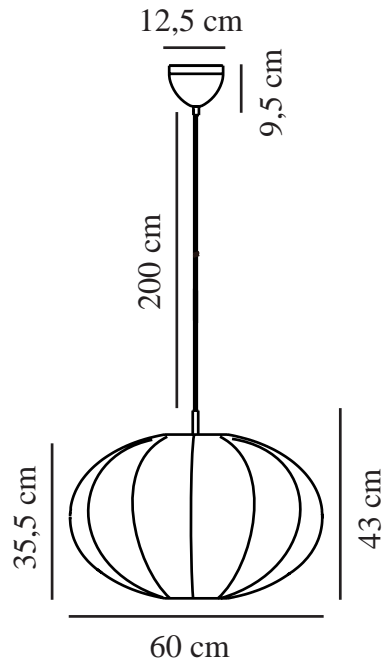

AERON 60 | PENDANT | WHITE

2312173001

nordlux®

Voltage (V): 220-240 Volt
IP degree: IP20
Maximum bulb wattage (W): 40W
Class (Class 1, Class 2, Class 3):
Class 2 (Double isolated)
Socket type: E27
Parallel connection: False

Primary material: Textile
Secondary material: Metal
Colour of the cable: White
Length of the cable (cm): 200
Surface material of the cable:
Plastic
Is the cable replaceable: False
Colour: White

Height (cm): 43
Width (cm): 60
Shade Diameter (cm): 60
Length (cm): 60
Mount directly into insulation:
False

EAN: 5704924015687
TUN: 2326249
Item Number: 2312173001

Pcs Per Master Carton: 3
Sales Box Height (cm): 37
Sales Box Width(cm): 29
Sales Box Depth (cm): 13
Sales Box Volume m³ : 0.0139
Product net weight (kg): 0.98